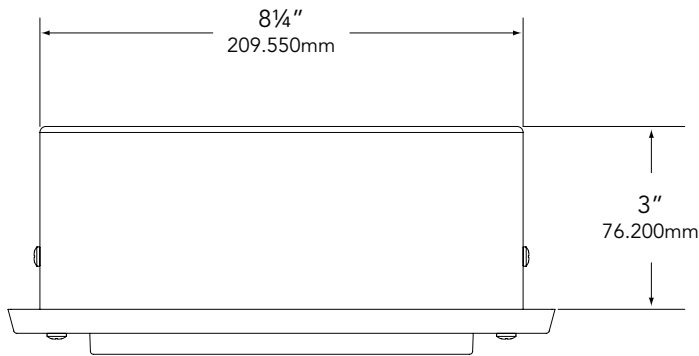

**PROFESSIONAL
OUTDOOR LIGHTING**

Type: _____

Model: _____

Project: _____

SPECIFICATION SHEET

MODEL 2145-LED Landscape Series • Brass & Copper • Step & Brick Lights

FIXTURE SPECIFICATIONS:

HOUSING:

Copper free, stamped & formed aluminum recessed box with 1/2" knockouts on the back & side.

COVER PLATE:

Stamped solid copper, brass, or stainless steel faceplate; fitted to the recessed box with UV-resistant weather stripping – providing a superior weather-tight seal.

FINISH:

Natural Copper, Brass, Olde Brass, or Stainless Steel.

LENS:

Translucent, molded, high-impact, polycarbonate lens.

LAMP TYPE:

High Output LED with Vista exclusive smart-driver, powered to operate for 50,000 hours.

ELECTRICAL:

Input voltage range 6 - 15V AC or 12V DC, regulated to achieve uniform illumination throughout the cable run of fixtures. Integral surge & reverse polarity protection.

MOUNTING:

Recessed mounting box included.

FASTENERS:

All fasteners are stainless steel.

WIRING:

Provided with a three-foot pigtail of 18-2 SPT1 UV resistant cable & underground connectors for a secure connection to the supply cable.

All Vista luminaires are **MADE IN THE U.S.A.**

DIMENSIONS:

Vista Professional Outdoor Lighting reserves the right to modify the design and/or construction of the fixture shown without further notification.