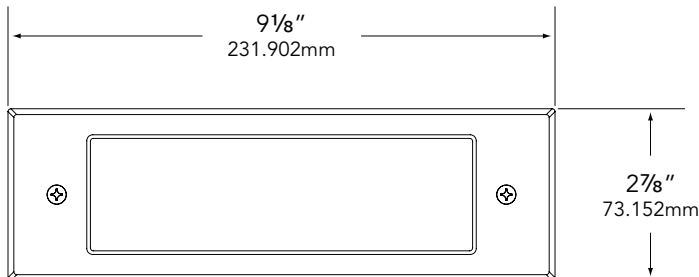

**PROFESSIONAL
OUTDOOR LIGHTING**

Type: _____

Model: _____

Project: _____

SPECIFICATION SHEET

MODEL 2145-LED Landscape Series • Brass & Copper • Step & Brick Lights

FIXTURE SPECIFICATIONS:

HOUSING:

Copper free, stamped & formed aluminum recessed box with 1/2" knockouts on the back & side.

COVER PLATE:

Stamped solid copper, brass, or stainless steel faceplate; fitted to the recessed box with UV-resistant weather stripping – providing a superior weather-tight seal.

FINISH:

Natural Copper, Brass, Olde Brass, or Stainless Steel.

LENS:

Translucent, molded, high-impact, polycarbonate lens.

LAMP TYPE:

High Output LED with Vista exclusive smart-driver, powered to operate for 50,000 hours.

ELECTRICAL:

Input voltage range 6 - 15V AC or 12V DC, regulated to achieve uniform illumination throughout the cable run of fixtures. Integral surge & reverse polarity protection.

MOUNTING:

Recessed mounting box included.

FASTENERS:

All fasteners are stainless steel.

WIRING:

Provided with a three-foot pigtail of 18-2 SPT1 UV resistant cable & underground connectors for a secure connection to the supply cable.

All Vista luminaires are **MADE IN THE U.S.A.**

DIMENSIONS:

Vista Professional Outdoor Lighting reserves the right to modify the design and/or construction of the fixture shown without further notification.