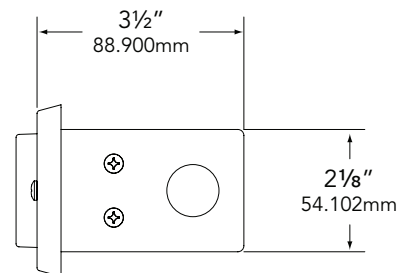

**PROFESSIONAL
OUTDOOR LIGHTING**

Type: _____

Model: _____

Project: _____

SPECIFICATION SHEET

MODEL 2145-LED Landscape Series • Brass & Copper • Step & Brick Lights

FIXTURE SPECIFICATIONS:

HOUSING:

Copper free, stamped & formed aluminum recessed box with 1/2" knockouts on the back & side.

COVER PLATE:

Stamped solid copper, brass, or stainless steel faceplate; fitted to the recessed box with UV-resistant weather stripping – providing a superior weather-tight seal.

FINISH:

Natural Copper, Brass, Olde Brass, or Stainless Steel.

LENS:

Translucent, molded, high-impact, polycarbonate lens.

LAMP TYPE:

High Output LED with Vista exclusive smart-driver, powered to operate for 50,000 hours.

ELECTRICAL:

Input voltage range 6 - 15V AC or 12V DC, regulated to achieve uniform illumination throughout the cable run of fixtures. Integral surge & reverse polarity protection.

MOUNTING:

Recessed mounting box included.

FASTENERS:

All fasteners are stainless steel.

WIRING:

Provided with a three-foot pigtail of 18-2 SPT1 UV resistant cable & underground connectors for a secure connection to the supply cable.

All Vista luminaires are **MADE IN THE U.S.A.**

DIMENSIONS:

Vista Professional Outdoor Lighting reserves the right to modify the design and/or construction of the fixture shown without further notification.