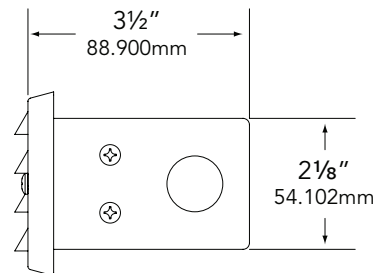

FIXTURE SPECIFICATIONS:

HOUSING:

Copper free, stamped & formed aluminum recessed box with 1/2" knockouts on back & side.

COVER PLATE:

Stamped solid copper, brass, or stainless steel faceplate; fitted to recessed box with UV-resistant weather stripping – providing a superior weather-tight seal.

FINISH:

Natural Copper, Brass, Olde Brass, or Stainless Steel.

SOCKET/LAMP HOLDER:

Top grade ceramic socket with nickel contacts, stainless steel springs, & Teflon-jacketed wire leads.

LENS:

Translucent, molded, high-impact, polycarbonate lens.

LAMP TYPE:

T3 (x 2) – 20W maximum. LN-10 T3 Halogen (10W) Standard (See back page for LED lamp specifications).

MOUNTING:

Recessed mounting box included.

FASTENERS:

All fasteners are stainless steel.

WIRING:

Provided with a three-foot pigtail of 18-2 SPT1 UV resistant cable & underground connectors for a secure connection to supply cable.

CERTIFICATION:

UL Listed to U.S. & Canadian safety standards for low voltage landscape luminaires (UL 1838). Maximum wattages allowed by Underwriters Laboratories (UL) for U.S. & Canadian markets may vary. Maximum wattages specified are Underwriters Laboratories U.S. standard. Please contact Vista for any questions about maximum wattages allowed by UL Canadian standards.

All Vista luminaires are **MADE IN U.S.A.**

DIMENSIONS:

Vista Professional Outdoor Lighting reserves the right to modify the design and/or construction of the fixture shown without further notification.