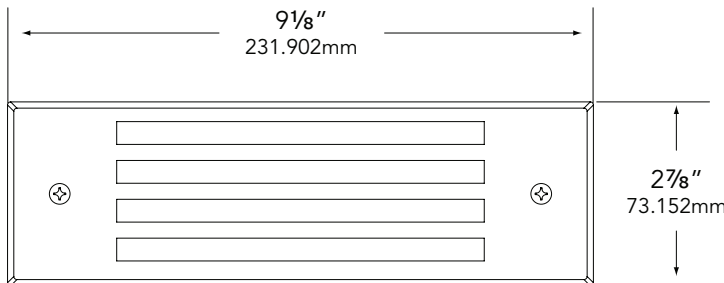

FIXTURE SPECIFICATIONS:

HOUSING:

Copper free, stamped & formed aluminum recessed box with 1/2" knockouts on back & side.

COVER PLATE:

Stamped solid copper, brass, or stainless steel faceplate; fitted to recessed box with UV-resistant weather stripping – providing a superior weather-tight seal.

FINISH:

Natural Copper, Brass, Olde Brass, or Stainless Steel.

SOCKET/LAMP HOLDER:

Top grade ceramic socket with nickel contacts, stainless steel springs, & Teflon-jacketed wire leads.

LENS:

Translucent, molded, high-impact, polycarbonate lens.

LAMP TYPE:

T3 (x 2) – 20W maximum. LN-10 T3 Halogen (10W) Standard (See back page for LED lamp specifications).

MOUNTING:

Recessed mounting box included.

FASTENERS:

All fasteners are stainless steel.

WIRING:

Provided with a three-foot pigtail of 18-2 SPT1 UV resistant cable & underground connectors for a secure connection to supply cable.

CERTIFICATION:

UL Listed to U.S. & Canadian safety standards for low voltage landscape luminaires (UL 1838). Maximum wattages allowed by Underwriters Laboratories (UL) for U.S. & Canadian markets may vary. Maximum wattages specified are Underwriters Laboratories U.S. standard. Please contact Vista for any questions about maximum wattages allowed by UL Canadian standards.

All Vista luminaires are **MADE IN U.S.A.**

DIMENSIONS:

Vista Professional Outdoor Lighting reserves the right to modify the design and/or construction of the fixture shown without further notification.