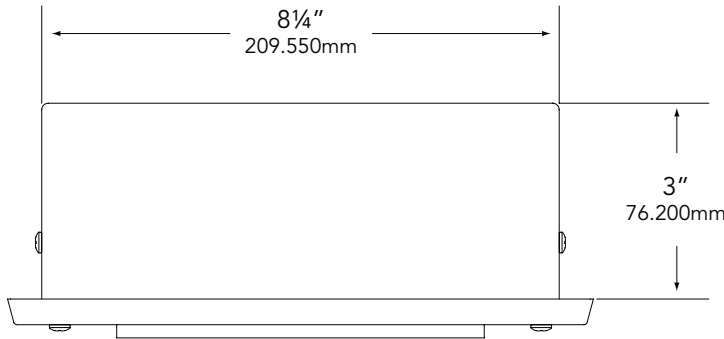

FIXTURE SPECIFICATIONS:

HOUSING:

Copper free, stamped & formed aluminum recessed box with 1/2" knockouts on back & side.

COVER PLATE:

Stamped solid copper, brass, or stainless steel faceplate; fitted to recessed box with UV-resistant weather stripping – providing a superior weather-tight seal.

FINISH:

Natural Copper, Brass, Olde Brass, or Stainless Steel.

SOCKET/LAMP HOLDER:

Top grade ceramic socket with nickel contacts, stainless steel springs, & Teflon-jacketed wire leads.

LENS:

Translucent, molded, high-impact, polycarbonate lens.

LAMP TYPE:

T3 (x 2) – 20W maximum. LN-10 T3 Halogen (10W) Standard (See back page for LED lamp specifications).

MOUNTING:

Recessed mounting box included.

FASTENERS:

All fasteners are stainless steel.

WIRING:

Provided with a three-foot pigtail of 18-2 SPT1 UV resistant cable & underground connectors for a secure connection to supply cable.

CERTIFICATION:

UL Listed to U.S. & Canadian safety standards for low voltage landscape luminaires (UL 1838). Maximum wattages allowed by Underwriters Laboratories (UL) for U.S. & Canadian markets may vary. Maximum wattages specified are Underwriters Laboratories U.S. standard. Please contact Vista for any questions about maximum wattages allowed by UL Canadian standards.

All Vista luminaires are **MADE IN U.S.A.**

DIMENSIONS:

Vista Professional Outdoor Lighting reserves the right to modify the design and/or construction of the fixture shown without further notification.