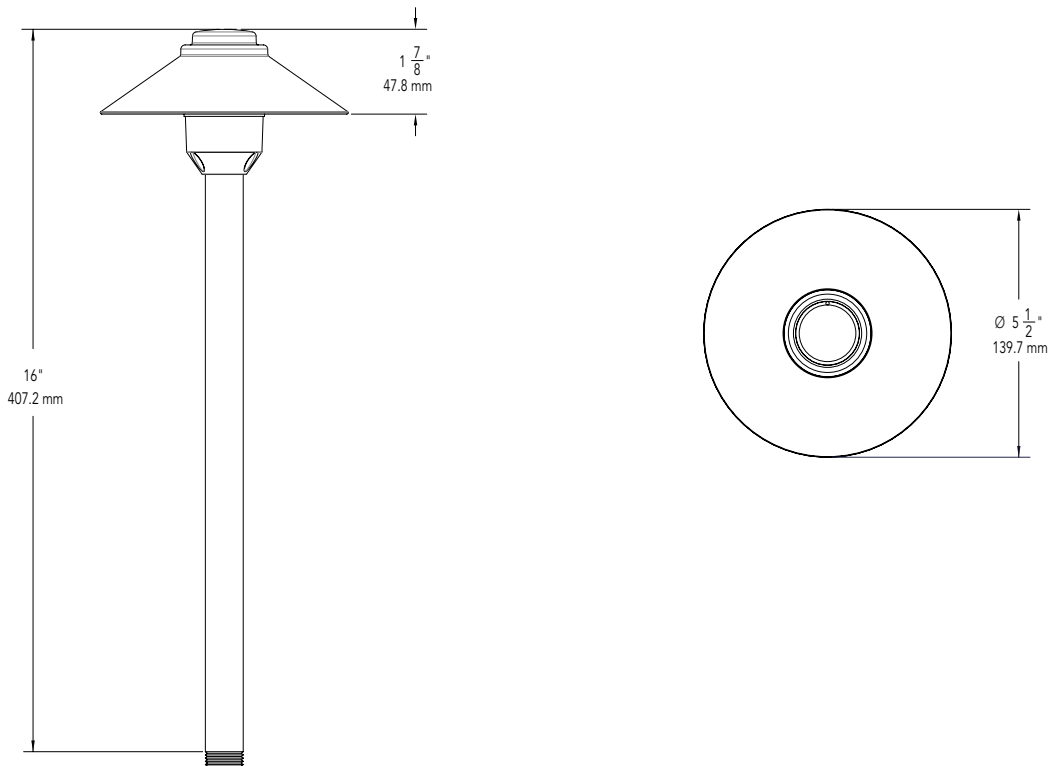

**PROFESSIONAL
OUTDOOR LIGHTING**

Type: _____

Model: _____

Project: _____

SPECIFICATION SHEET

MODEL 2267 Landscape Series • Path & Spread Lights

FIXTURE SPECIFICATIONS:

HOUSING:

Die-cast, copper-free aluminum.

STEM:

½" schedule-40 aluminum pipe with ½" NPT.

FINISH:

Polyester powder-coat finish available in Black, Verde, Architectural Brick, Architectural Bronze, Light Bronze, Dark Bronze, Special Bronze, Granite, Pewter, Graphite Metallic, Rust, Hunter Green, Mocha, Weathered Bronze, Weathered Iron, and White.

LENS:

Clear, high-impact, polycarbonate lens.

LAMP TYPE:

Vista T3 LED lamp only, 2.5 watt standard.

ELECTRICAL:

Input voltage range 9–15V AC, regulated to achieve uniform illumination throughout the cable run of fixtures. Integral surge & reverse polarity protection.

MOUNTING:

Bottom of stem threaded with ½" NPT. Fixture may be mounted into threaded hubs in junction boxes, ground stakes, or floor-mounting canopies. Please see fixture ordering information for mounting selection.

FASTENERS:

All fasteners are stainless steel.

WIRING:

Prewired with a three-foot pigtail of 18-2 direct-burial cable and underground connectors for a secure connection to supply cable.

All Vista luminaires are **MADE IN U.S.A.**

DIMENSIONS:

Vista Professional Outdoor Lighting reserves the right to modify the design and/or construction of the fixture shown without further notification.