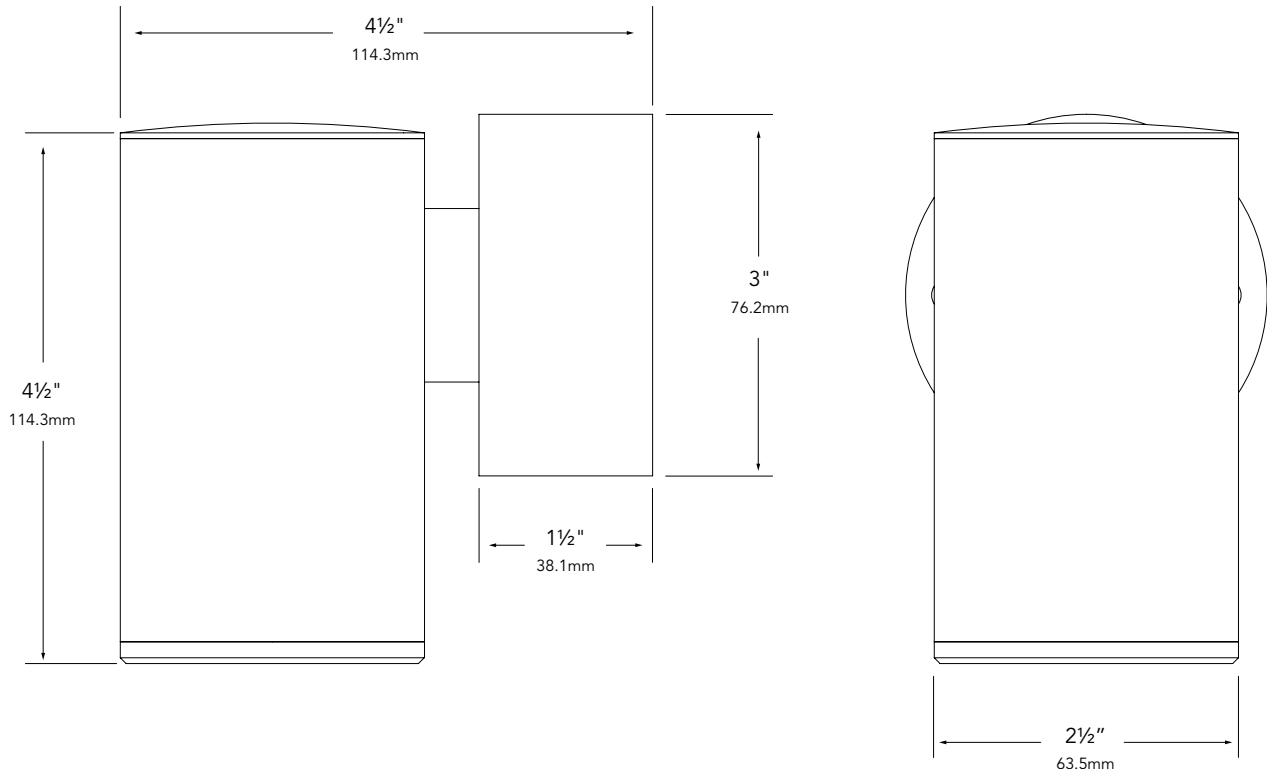

PROFESSIONAL
OUTDOOR LIGHTING

Type:

Model:

Project:

SPECIFICATION SHEET

MODEL 2521 Landscape Series • Specialty Lights

FIXTURE SPECIFICATIONS:

HOUSING:

Available in: Brushed copper, natural brass, stainless steel or copper-free aluminum.

FINISH:

Brushed natural copper (CSN), natural brass (BSN), or stainless steel (SS). Also, polyester powder-coat finish available in Black, Verde, Architectural Brick, Architectural Bronze, Light Bronze, Dark Bronze, Granite, Pewter, Terracotta, Rust, Hunter Green, Mocha, Weathered Bronze, Weathered Iron, and White.

SOCKET/LAMP HOLDER:

Top grade Noryl polymer socket with phosphor bronze contacts and PVC-jacketed wire leads.

LAMP TYPE:

MR-16 Halogen – 35W maximum. LN-20 BAB (20W) Standard.

MOUNTING:

Wall mount canopy included.

FASTENERS:

All fasteners are stainless steel.

WIRING:

Prewired with a three-foot pigtail of 18-2 direct-burial cable and underground connectors for a secure connection to supply cable.

CERTIFICATION:

UL Listed to U.S. and Canadian safety standards for low voltage landscape luminaires (UL 1838). Maximum wattages allowed by Underwriters Laboratories (UL) for U.S. and Canadian markets may vary. Maximum wattages specified are Underwriters Laboratories U.S. standard. Please contact Vista for any questions about maximum wattages allowed by UL Canadian standards.

All Vista luminaires are **MADE IN U.S.A.**

DIMENSIONS:

Vista Professional Outdoor Lighting reserves the right to modify the design and/or construction of the fixture shown without further notification.