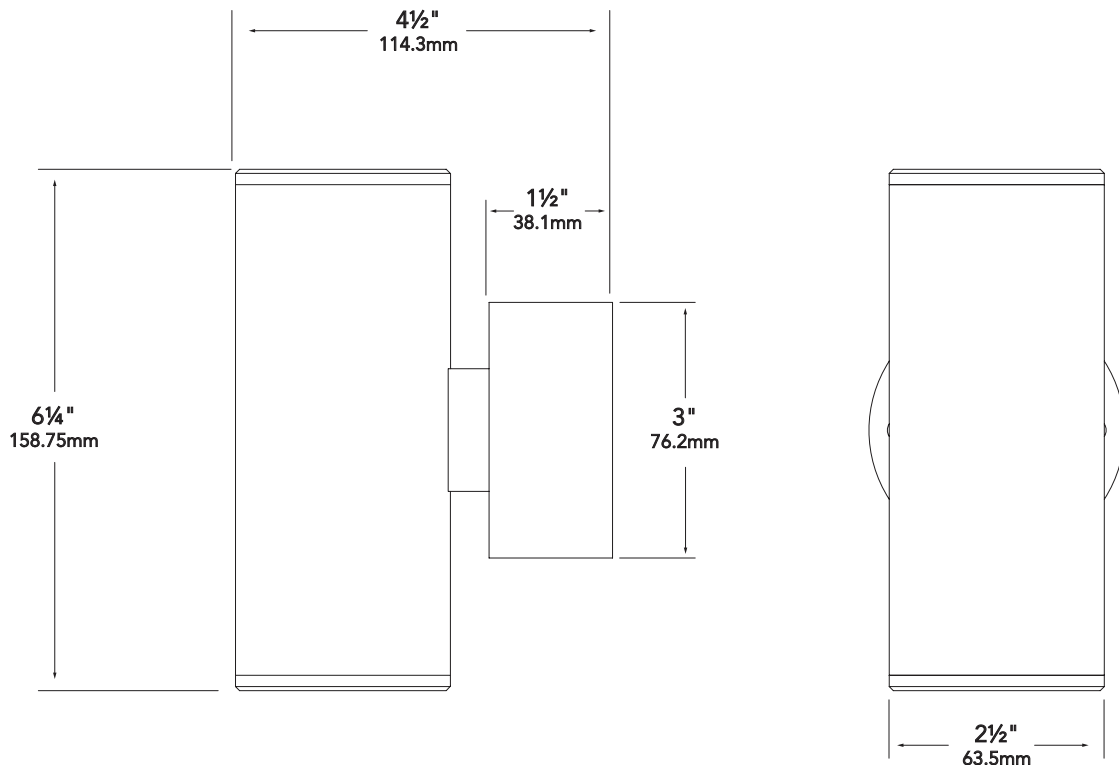

All Vista luminaires are **MADE IN U.S.A.**

DIMENSIONS:

Vista Professional Outdoor Lighting reserves the right to modify the design and/or construction of the fixture shown without further notification.