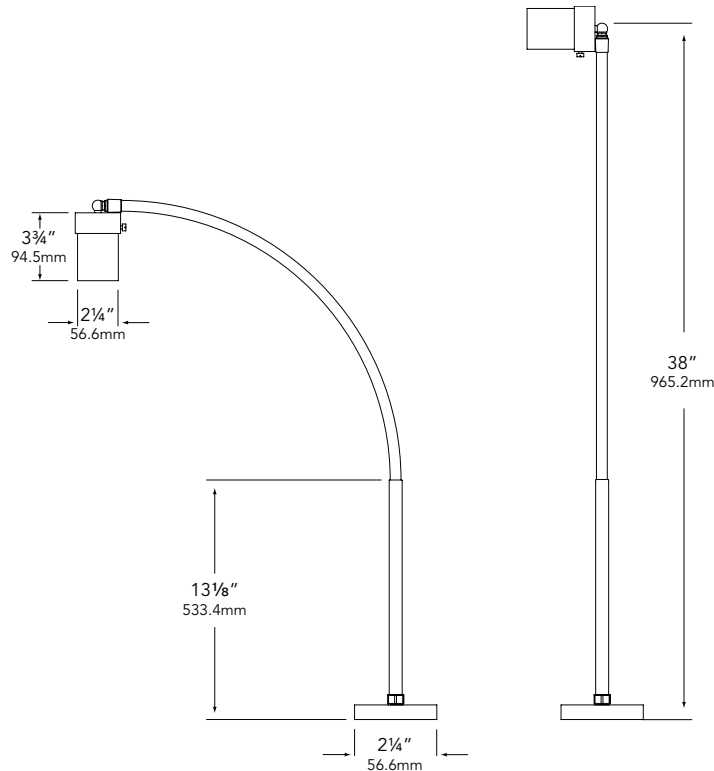

LENS:

Shock & heat resistant soda-lime glass lens.

LAMP TYPE:

MR16 – 20W maximum. LN-20 BAB (20W) Standard.

MOUNTING:

Bottom of stem threaded into CNC-machined solid aluminum mounting canopy.

FASTENERS:

All fasteners are stainless steel.

WIRING:

Prewired with a 3' pigtail of 18-2 direct-burial cable & underground connectors for a secure connection to supply cable. Optional hardwired on/off switch available.

CERTIFICATION:

UL Listed to U.S. & Canadian safety standards for low voltage landscape luminaires (UL 1838). Maximum wattages allowed by Underwriters Laboratories (UL) for U.S. & Canadian markets may vary. Maximum wattages specified are Underwriters Laboratories U.S. standard. Please contact Vista for any questions about maximum wattages allowed by UL Canadian standards.

All Vista luminaires are **MADE IN U.S.A.**

DIMENSIONS:

Vista Professional Outdoor Lighting reserves the right to modify the design and/or construction of the fixture shown without further notification.

SPECIFICATION SHEET

MODEL 4016 Landscape Series • Specialty Lights

FIXTURE ORDERING INFORMATION

TO ORDER FIXTURE: Select appropriate choice from each column as in the following example.

EXAMPLE: FL-4016-N-BAB-SL