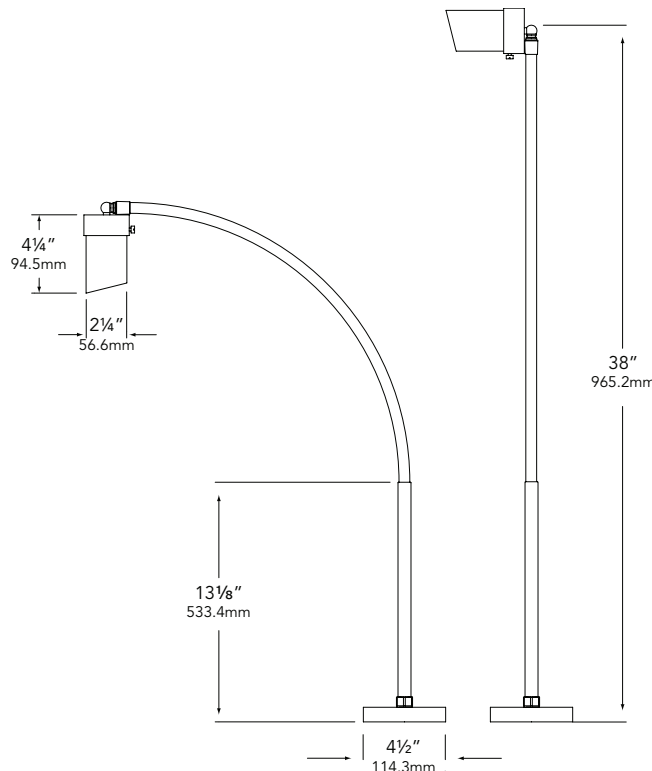

LENS:

Shock & heat resistant soda-lime glass lens.

LAMP TYPE:

MR16 – 20W maximum. LN-20 BAB (20W) Standard.

MOUNTING:

Bottom of stem threaded into CNC-machined solid aluminum mounting canopy.

FASTENERS:

All fasteners are stainless steel.

WIRING:

Prewired with a 3' pigtail of 18-2 direct-burial cable & underground connectors for a secure connection to supply cable. Optional hardwired on/off switch available.

CERTIFICATION:

UL Listed to U.S. & Canadian safety standards for low voltage landscape luminaires (UL 1838). Maximum wattages allowed by Underwriters Laboratories (UL) for U.S. & Canadian markets may vary. Maximum wattages specified are Underwriters Laboratories U.S. standard. Please contact Vista for any questions about maximum wattages allowed by UL Canadian standards.

All Vista luminaires are **MADE IN U.S.A.**

DIMENSIONS:

Vista Professional Outdoor Lighting reserves the right to modify the design and/or construction of the fixture shown without further notification.

SPECIFICATION SHEET

MODEL 4017 Landscape Series • Specialty Lights

FIXTURE ORDERING INFORMATION

TO ORDER FIXTURE: Select appropriate choice from each column as in the following example.

EXAMPLE: FL-4017-N-BAB-SL