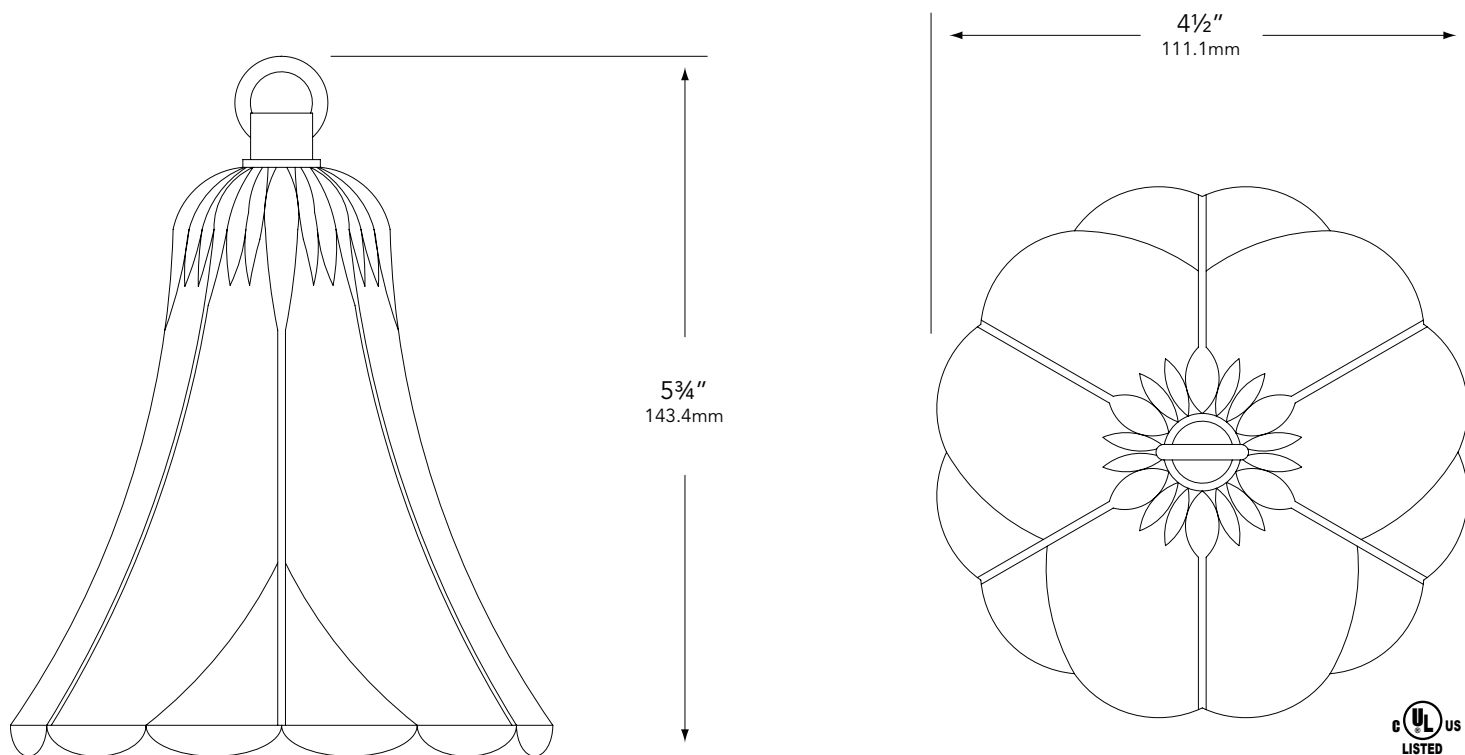

MODEL 4210 Landscape Series • Specialty Lights

FIXTURE SPECIFICATIONS:

HOUSING:

Die-cast, copper-free aluminum.

FINISH:

Polyester powder-coated finish available in Black, Verde, Architectural Brick, Architectural Bronze, Light Bronze, Dark Bronze, Granite, Pewter, Terracotta, Rust, Hunter Green, Mocha, Weathered Bronze, Weathered Iron, and White.

SOCKET/LAMP HOLDER:

Top grade ceramic socket with nickel contacts, stainless steel springs, and Teflon-jacketed wire leads.

LENS:

Clear, high-impact, polycarbonate lens.

LAMP TYPE:

T3 – 20W maximum. LN-10 T3 Halogen (10W) Standard.

MOUNTING:

Solid brass loop with a six-foot stainless steel cable-hanger included.

FASTENERS:

All fasteners are stainless steel.

WIRING:

Prewired with a three-foot pigtail of 18-2 SPT1 UV resistant cable and underground connectors for a secure connection to supply cable.

CERTIFICATION:

UL Listed to U.S. and Canadian safety standards for low voltage landscape luminaires (UL 1838). Maximum wattages allowed by Underwriters Laboratories (UL) for U.S. and Canadian markets may vary. Maximum wattages specified are Underwriters Laboratories U.S. standard. Please contact Vista for any questions about maximum wattages allowed by UL Canadian standards.

All Vista luminaires are **MADE IN U.S.A.**

This fixture is also available as a LED luminaire. Please refer to LED Specification Sheet - 4210-LED.

DIMENSIONS:

Vista Professional Outdoor Lighting reserves the right to modify the design and/or construction of the fixture shown without further notification.