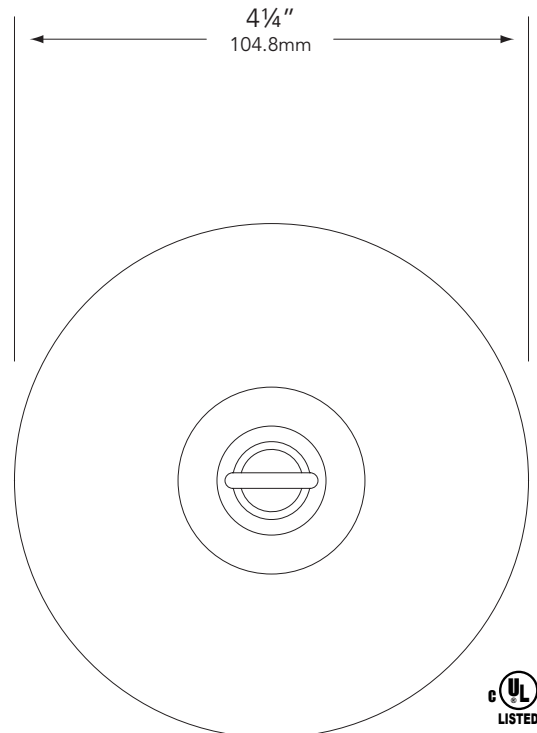

MODEL 4216 Landscape Series • Specialty Lights

FIXTURE SPECIFICATIONS:

HOUSING:

Die-cast, copper-free aluminum.

FINISH:

Polyester powder-coated finish available in Black, Verde, Architectural Brick, Architectural Bronze, Light Bronze, Dark Bronze, Granite, Pewter, Terracotta, Rust, Hunter Green, Mocha, Weathered Bronze, Weathered Iron, and White.

SOCKET/LAMP HOLDER:

Top grade ceramic socket with nickel contacts, stainless steel springs, and Teflon-jacketed wire leads.

LENS:

Clear, high-impact, polycarbonate lens.

LAMP TYPE:

T3 – 20W maximum. LN-10 T3 Halogen (10W) Standard.

MOUNTING:

Solid brass loop with a six-foot stainless steel cable-hanger included.

FASTENERS:

All fasteners are stainless steel.

WIRING:

Prewired with a three-foot pigtail of 18-2 SPT1 UV resistant cable and underground connectors for a secure connection to supply cable.

CERTIFICATION:

UL Listed to U.S. and Canadian safety standards for low voltage landscape luminaires (UL 1838). Maximum wattages allowed by Underwriters Laboratories (UL) for U.S. and Canadian markets may vary. Maximum wattages specified are Underwriters Laboratories U.S. standard. Please contact Vista for any questions about maximum wattages allowed by UL Canadian standards.

All Vista luminaires are **MADE IN U.S.A.**

This fixture is also available as a LED luminaire. Please refer to LED Specification Sheet - 4216-LED.

DIMENSIONS:

Vista Professional Outdoor Lighting reserves the right to modify the design and/or construction of the fixture shown without further notification.