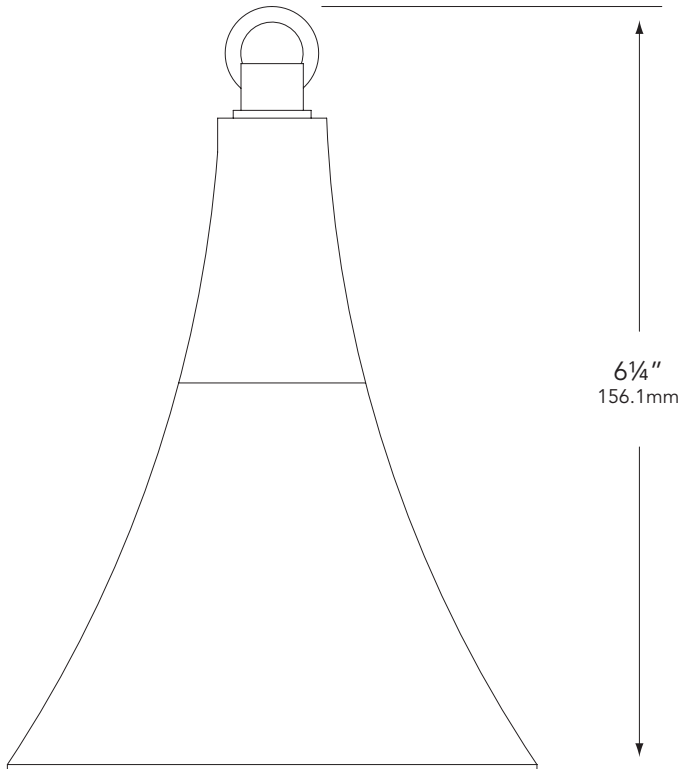

All Vista luminaires are **MADE IN U.S.A.**

This fixture is also available as a LED luminaire. Please refer to LED Specification Sheet - 4216-LED.

DIMENSIONS:

Vista Professional Outdoor Lighting reserves the right to modify the design and/or construction of the fixture shown without further notification.