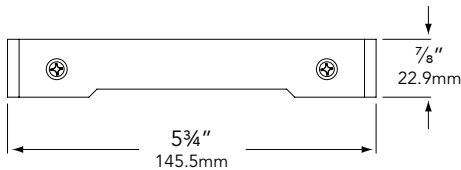

CHASSIS:

Stainless Steel

FLANGE PLATE:

Stainless Steel

HOUSING:

Aluminum, Stainless Steel, Brass, or Copper

FINISH:

Polyester powder-coat finish available in Black, Verde, Architectural Brick, Architectural Bronze, Light Bronze, Dark Bronze, Granite, Pewter, Terracotta, Rust, Hunter Green, Mocha, Weathered Bronze, Weathered Iron, and White. Also, natural copper, stainless steel, natural brass, and Olde brass.

SOCKET/LAMP HOLDER:

Top grade Noryl polymer socket with phosphor bronze contacts and PVC-jacketed wire leads.

Stainless steel lamp holder.

LAMP TYPE:

LNX-10 T3.5 Xenon(10W) Standard, 10W Max

LENS:

High-impact, textured, Tuffak® lens for superior light distribution.

WIRING:

Provided with a five-foot pigtail of 18-2 SPT1 UV resistant cable & underground connectors for a secure connection to supply cable.

CERTIFICATION:

UL Listed to U.S. & Canadian safety standards for low voltage landscape luminaires (UL 1838). The maximum wattages allowed by Underwriters Laboratories (UL) for the U.S. & Canadian markets may vary. Maximum wattages specified are Underwriters Laboratories U.S. standard. Please contact Vista for any questions about the maximum wattages allowed by UL Canadian standards.

All Vista luminaires are MADE IN U.S.A.

This fixture is also available as a LED luminaire. Please refer to LED Specification Sheet - 4260-LED.

DIMENSIONS:

Vista Professional Outdoor Lighting reserves the right to modify the design and/or construction of the fixture shown without further notification.