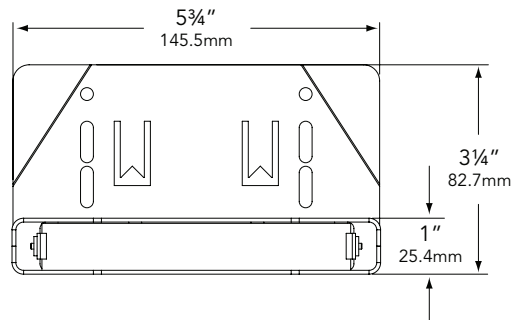

CHASSIS:

Stainless Steel

FLANGE PLATE:

Stainless Steel

HOUSING:

Aluminum, Stainless Steel, Brass, or Copper

FINISH:

Polyester powder-coat finish available in Black, Verde, Architectural Brick, Architectural Bronze, Light Bronze, Dark Bronze, Granite, Pewter, Terracotta, Rust, Hunter Green, Mocha, Weathered Bronze, Weathered Iron, and White. Also, natural copper, stainless steel, natural brass, and Olde brass.

SOCKET/LAMP HOLDER:

Top grade Noryl polymer socket with phosphor bronze contacts and PVC-jacketed wire leads.

Stainless steel lamp holder.

LAMP TYPE:

LNX-10 T3.5 Xenon(10W) Standard, 10W Max

LENS:

High-impact, textured, Tuffak® lens for superior light distribution.

WIRING:

Provided with a five-foot pigtail of 18-2 SPT1 UV resistant cable & underground connectors for a secure connection to supply cable.

CERTIFICATION:

UL Listed to U.S. & Canadian safety standards for low voltage landscape luminaires (UL 1838). The maximum wattages allowed by Underwriters Laboratories (UL) for the U.S. & Canadian markets may vary. Maximum wattages specified are Underwriters Laboratories U.S. standard. Please contact Vista for any questions about the maximum wattages allowed by UL Canadian standards.

All Vista luminaires are MADE IN U.S.A.

This fixture is also available as a LED luminaire. Please refer to LED Specification Sheet - 4260-LED.

DIMENSIONS:

Vista Professional Outdoor Lighting reserves the right to modify the design and/or construction of the fixture shown without further notification.