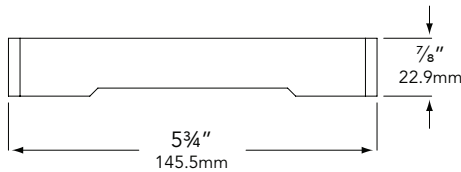

CHASSIS:

Stainless Steel

FLANGE PLATE:

Stainless Steel

HOUSING:

Aluminum, Stainless Steel, Brass, or Copper

FINISH:

Polyester powder-coat finish available in Black, Verde, Architectural Brick, Architectural Bronze, Light Bronze, Dark Bronze, Granite, Pewter, Terracotta, Rust, Hunter Green, Mocha, Weathered Bronze, Weathered Iron, and White. Also, natural copper, stainless steel, natural brass, and Olde brass.

SOCKET/LAMP HOLDER:

Top grade Noryl polymer socket with phosphor bronze contacts and PVC-jacketed wire leads.

Stainless steel lamp holder.

LAMP TYPE:

LNX-10 T3.5 Xenon(10W) Standard, 10W Max

LENS:

High-impact, textured, Tuffak® lens for superior light distribution.

WIRING:

Provided with a five-foot pigtail of 18-2 SPT1 UV resistant cable & underground connectors for a secure connection to supply cable.

CERTIFICATION:

UL Listed to U.S. & Canadian safety standards for low voltage landscape luminaires (UL 1838). The maximum wattages allowed by Underwriters Laboratories (UL) for the U.S. & Canadian markets may vary. Maximum wattages specified are Underwriters Laboratories U.S. standard. Please contact Vista for any questions about the maximum wattages allowed by UL Canadian standards.

All Vista luminaires are MADE IN U.S.A.

This fixture is also available as a LED luminaire. Please refer to LED Specification Sheet - 4260-LED.

DIMENSIONS:

Vista Professional Outdoor Lighting reserves the right to modify the design and/or construction of the fixture shown without further notification.