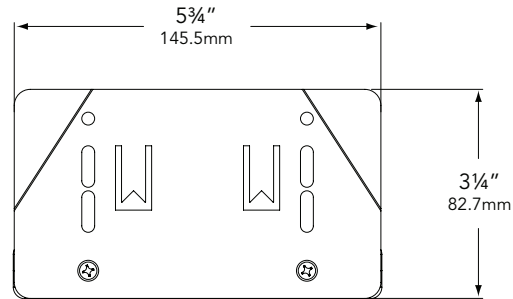

CHASSIS:

Stainless Steel

FLANGE PLATE:

Stainless Steel

HOUSING:

Aluminum, Stainless Steel, Brass, or Copper

FINISH:

Polyester powder-coat finish available in Black, Verde, Architectural Brick, Architectural Bronze, Light Bronze, Dark Bronze, Granite, Pewter, Terracotta, Rust, Hunter Green, Mocha, Weathered Bronze, Weathered Iron, and White. Also, natural copper, stainless steel, natural brass, and Olde brass.

SOCKET/LAMP HOLDER:

Top grade Noryl polymer socket with phosphor bronze contacts and PVC-jacketed wire leads.

Stainless steel lamp holder.

LAMP TYPE:

LNX-10 T3.5 Xenon(10W) Standard, 10W Max

LENS:

High-impact, textured, Tuffak® lens for superior light distribution.

WIRING:

Provided with a five-foot pigtail of 18-2 SPT1 UV resistant cable & underground connectors for a secure connection to supply cable.

CERTIFICATION:

UL Listed to U.S. & Canadian safety standards for low voltage landscape luminaires (UL 1838). The maximum wattages allowed by Underwriters Laboratories (UL) for the U.S. & Canadian markets may vary. Maximum wattages specified are Underwriters Laboratories U.S. standard. Please contact Vista for any questions about the maximum wattages allowed by UL Canadian standards.

All Vista luminaires are MADE IN U.S.A.

This fixture is also available as a LED luminaire. Please refer to LED Specification Sheet - 4260-LED.

DIMENSIONS:

Vista Professional Outdoor Lighting reserves the right to modify the design and/or construction of the fixture shown without further notification.