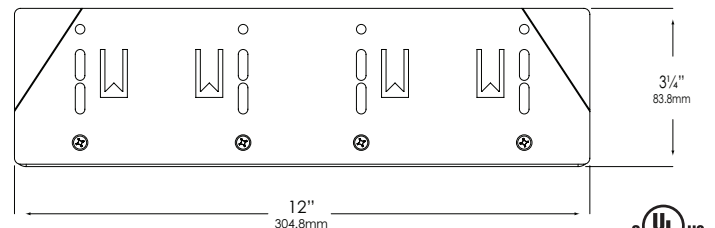

CHASSIS:

Stainless Steel

FLANGE PLATE:

Stainless Steel

HOUSING:

Aluminum, Stainless Steel, Brass, or Copper

FINISH:

Polyester powder-coat finish available in Black, Verde, Architectural Brick, Architectural Bronze, Light Bronze, Dark Bronze, Granite, Pewter, Terracotta, Rust, Hunter Green, Mocha, Weathered Bronze, Weathered Iron, and White. Also, natural copper, stainless steel, natural brass, and Olde brass.

SOCKET/LAMP HOLDER:

Top grade Noryl polymer socket with phosphor bronze contacts and PVC-jacketed wire leads. Stainless steel lamp holder.

LAMP TYPE:

LNX-10 T3.5 Xenon(10W) Standard, 20W Max

LENS:

High-impact, textured, Tuffak® lens for superior light distribution.

WIRING:

Provided with a five-foot pigtail of 18-2 SPT1 UV resistant cable & underground connectors for a secure connection to supply cable.

CERTIFICATION:

UL Listed to U.S. & Canadian safety standards for low voltage landscape luminaires (UL 1838). The maximum wattages allowed by Underwriters Laboratories (UL) for the U.S. & Canadian markets may vary. Maximum wattages specified are Underwriters Laboratories U.S. standard. Please contact Vista for any questions about the maximum wattages allowed by UL Canadian standards.

All Vista luminaires are **MADE IN U.S.A.**

This fixture is also available as a LED luminaire. Please refer to LED Specification Sheet - 4261-LED.

DIMENSIONS:

Vista Professional Outdoor Lighting reserves the right to modify the design and/or construction of the fixture shown without further notification.