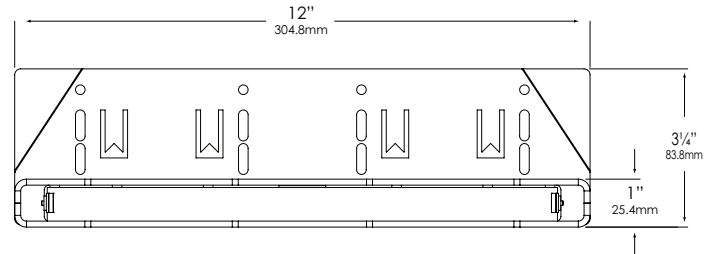

CHASSIS:

Stainless Steel

FLANGE PLATE:

Stainless Steel

HOUSING:

Aluminum, Stainless Steel, Brass, or Copper

FINISH:

Polyester powder-coat finish available in Black, Verde, Architectural Brick, Architectural Bronze, Light Bronze, Dark Bronze, Granite, Pewter, Terracotta, Rust, Hunter Green, Mocha, Weathered Bronze, Weathered Iron, and White. Also, natural copper, stainless steel, natural brass, and Olde brass.

SOCKET/LAMP HOLDER:

Top grade Noryl polymer socket with phosphor bronze contacts and PVC-jacketed wire leads. Stainless steel lamp holder.

LAMP TYPE:

LNX-10 T3.5 Xenon(10W) Standard, 20W Max

LENS:

High-impact, textured, Tuffak® lens for superior light distribution.

WIRING:

Provided with a five-foot pigtail of 18-2 SPT1 UV resistant cable & underground connectors for a secure connection to supply cable.

CERTIFICATION:

UL Listed to U.S. & Canadian safety standards for low voltage landscape luminaires (UL 1838). The maximum wattages allowed by Underwriters Laboratories (UL) for the U.S. & Canadian markets may vary. Maximum wattages specified are Underwriters Laboratories U.S. standard. Please contact Vista for any questions about the maximum wattages allowed by UL Canadian standards.

All Vista luminaires are **MADE IN U.S.A.**

This fixture is also available as a LED luminaire. Please refer to LED Specification Sheet - 4261-LED.

DIMENSIONS:

Vista Professional Outdoor Lighting reserves the right to modify the design and/or construction of the fixture shown without further notification.