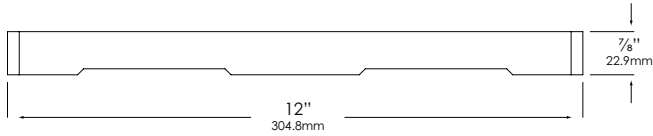

CHASSIS:

Stainless Steel

FLANGE PLATE:

Stainless Steel

HOUSING:

Aluminum, Stainless Steel, Brass, or Copper

FINISH:

Polyester powder-coat finish available in Black, Verde, Architectural Brick, Architectural Bronze, Light Bronze, Dark Bronze, Granite, Pewter, Terracotta, Rust, Hunter Green, Mocha, Weathered Bronze, Weathered Iron, and White. Also, natural copper, stainless steel, natural brass, and Olde brass.

SOCKET/LAMP HOLDER:

Top grade Noryl polymer socket with phosphor bronze contacts and PVC-jacketed wire leads. Stainless steel lamp holder.

LAMP TYPE:

LNX-10 T3.5 Xenon(10W) Standard, 20W Max

LENS:

High-impact, textured, Tuffak® lens for superior light distribution.

WIRING:

Provided with a five-foot pigtail of 18-2 SPT1 UV resistant cable & underground connectors for a secure connection to supply cable.

CERTIFICATION:

UL Listed to U.S. & Canadian safety standards for low voltage landscape luminaires (UL 1838). The maximum wattages allowed by Underwriters Laboratories (UL) for the U.S. & Canadian markets may vary. Maximum wattages specified are Underwriters Laboratories U.S. standard. Please contact Vista for any questions about the maximum wattages allowed by UL Canadian standards.

All Vista luminaires are **MADE IN U.S.A.**

This fixture is also available as a LED luminaire. Please refer to LED Specification Sheet - 4261-LED.

DIMENSIONS:

Vista Professional Outdoor Lighting reserves the right to modify the design and/or construction of the fixture shown without further notification.