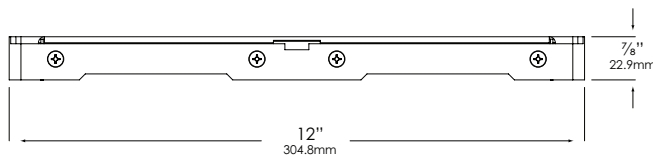

CHASSIS:

Stainless Steel

FLANGE PLATE:

Stainless Steel

HOUSING:

Aluminum, Stainless Steel, Brass, or Copper

FINISH:

Polyester powder-coat finish available in Black, Verde, Architectural Brick, Architectural Bronze, Light Bronze, Dark Bronze, Granite, Pewter, Terracotta, Rust, Hunter Green, Mocha, Weathered Bronze, Weathered Iron, and White. Also, natural copper, stainless steel, natural brass, and Olde brass.

SOCKET/LAMP HOLDER:

Top grade Noryl polymer socket with phosphor bronze contacts and PVC-jacketed wire leads. Stainless steel lamp holder.

LAMP TYPE:

LNX-10 T3.5 Xenon(10W) Standard, 20W Max

LENS:

High-impact, textured, Tuffak® lens for superior light distribution.

WIRING:

Provided with a five-foot pigtail of 18-2 SPT1 UV resistant cable & underground connectors for a secure connection to supply cable.

CERTIFICATION:

UL Listed to U.S. & Canadian safety standards for low voltage landscape luminaires (UL 1838). The maximum wattages allowed by Underwriters Laboratories (UL) for the U.S. & Canadian markets may vary. Maximum wattages specified are Underwriters Laboratories U.S. standard. Please contact Vista for any questions about the maximum wattages allowed by UL Canadian standards.

All Vista luminaires are **MADE IN U.S.A.**

This fixture is also available as a LED luminaire. Please refer to LED Specification Sheet - 4261-LED.

DIMENSIONS:

Vista Professional Outdoor Lighting reserves the right to modify the design and/or construction of the fixture shown without further notification.