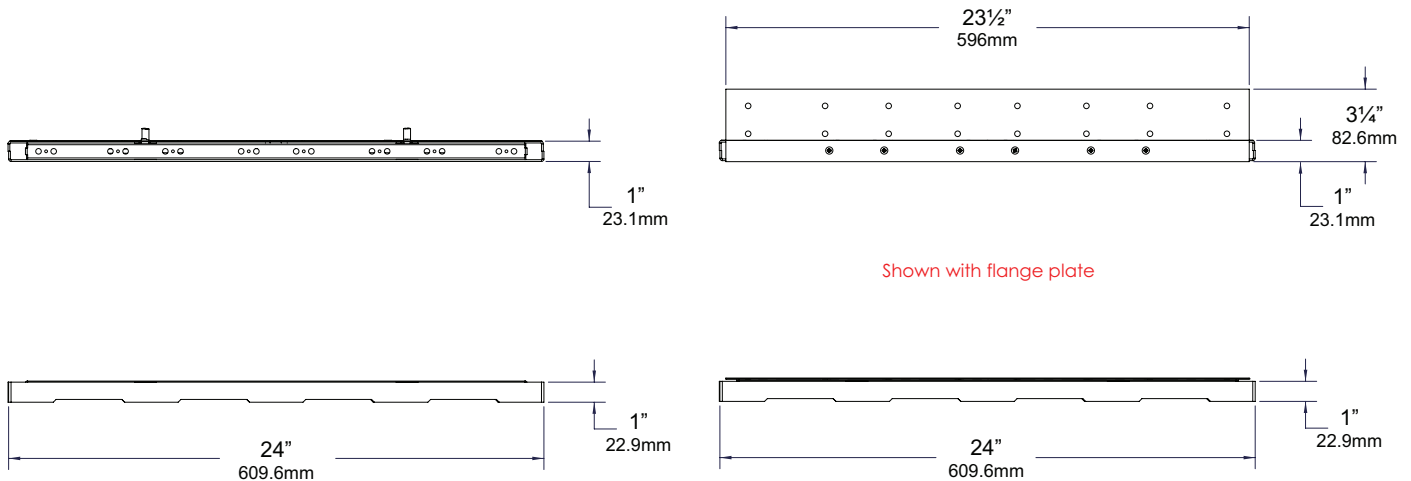

WIRING:

Provided with a five-foot pigtail of 18-2 SPT1 UV resistant cable & underground connectors for a secure connection to supply cable.

CERTIFICATION:

UL Listed to U.S. & Canadian safety standards for low voltage landscape luminaires (UL 1838). The maximum wattages allowed by Underwriters Laboratories (UL) for the U.S. & Canadian markets may vary. Maximum wattages specified are Underwriters Laboratories U.S. standard. Please contact Vista for any questions about the maximum wattages allowed by UL Canadian standards.

All Vista luminaires are **MADE IN U.S.A.**

This fixture is also available as a LED luminaire. Please refer to LED Specification Sheet - 4263-LED.

DIMENSIONS:

Vista Professional Outdoor Lighting reserves the right to modify the design and/or construction of the fixture shown without further notification.