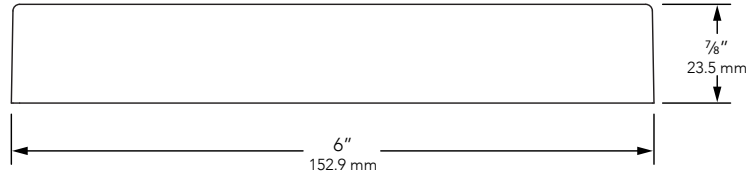

Type: _____

Model: _____

Project: _____

SPECIFICATION SHEET

MODEL 4270 Landscape Series • Step & Brick Light

FIXTURE SPECIFICATIONS:

HOUSING:

Die-cast Aluminum

FLANGE PLATE:

Stainless Steel

FINISH:

Polyester powder-coat finish available in Black, Verde, Architectural Brick, Architectural Bronze, Light Bronze, Dark Bronze, Granite, Pewter, Terracotta, Rust, Hunter Green, Mocha, Weathered Bronze, Weathered Iron, and White.

LAMP TYPE:

High Output LED with Vista exclusive smart-driver, powered to operate for 50,000 hours.

ELECTRICAL:

Input voltage range 9-15V AC or 12V DC, regulated to achieve uniform illumination throughout the cable run of fixtures. Integral surge & reverse polarity protection.

LENS:

High-impact, textured, Tuffak® lens for superior light distribution.

WIRING:

Provided with a ten-foot pigtail of 18-2 SPT1 UV resistant cable & underground connectors for a secure connection to supply cable.

All Vista luminaires are **MADE IN U.S.A.**

DIMENSIONS:

Vista Professional Outdoor Lighting reserves the right to modify the design and/or construction of the fixture shown without further notification.