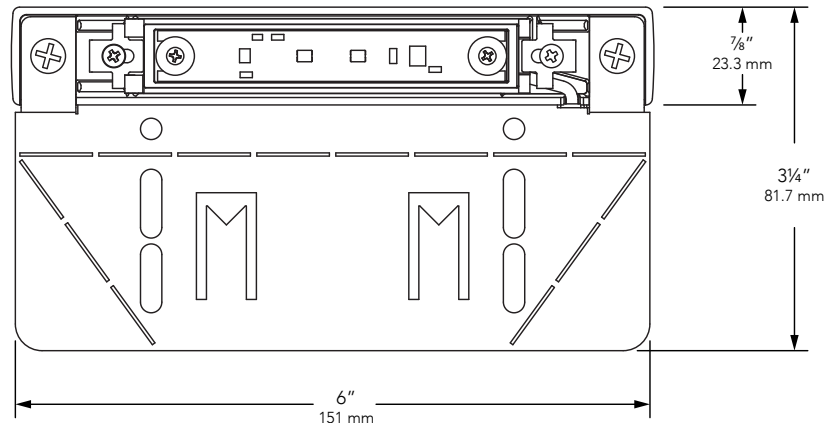

Type: _____

Model: _____

Project: _____

SPECIFICATION SHEET

MODEL 4270 Landscape Series • Step & Brick Light

FIXTURE SPECIFICATIONS:

HOUSING:

Die-cast Aluminum

FLANGE PLATE:

Stainless Steel

FINISH:

Polyester powder-coat finish available in Black, Verde, Architectural Brick, Architectural Bronze, Light Bronze, Dark Bronze, Granite, Pewter, Terracotta, Rust, Hunter Green, Mocha, Weathered Bronze, Weathered Iron, and White.

LAMP TYPE:

High Output LED with Vista exclusive smart-driver, powered to operate for 50,000 hours.

ELECTRICAL:

Input voltage range 9-15V AC or 12V DC, regulated to achieve uniform illumination throughout the cable run of fixtures. Integral surge & reverse polarity protection.

LENS:

High-impact, textured, Tuffak® lens for superior light distribution.

WIRING:

Provided with a ten-foot pigtail of 18-2 SPT1 UV resistant cable & underground connectors for a secure connection to supply cable.

All Vista luminaires are **MADE IN U.S.A.**

DIMENSIONS:

Vista Professional Outdoor Lighting reserves the right to modify the design and/or construction of the fixture shown without further notification.