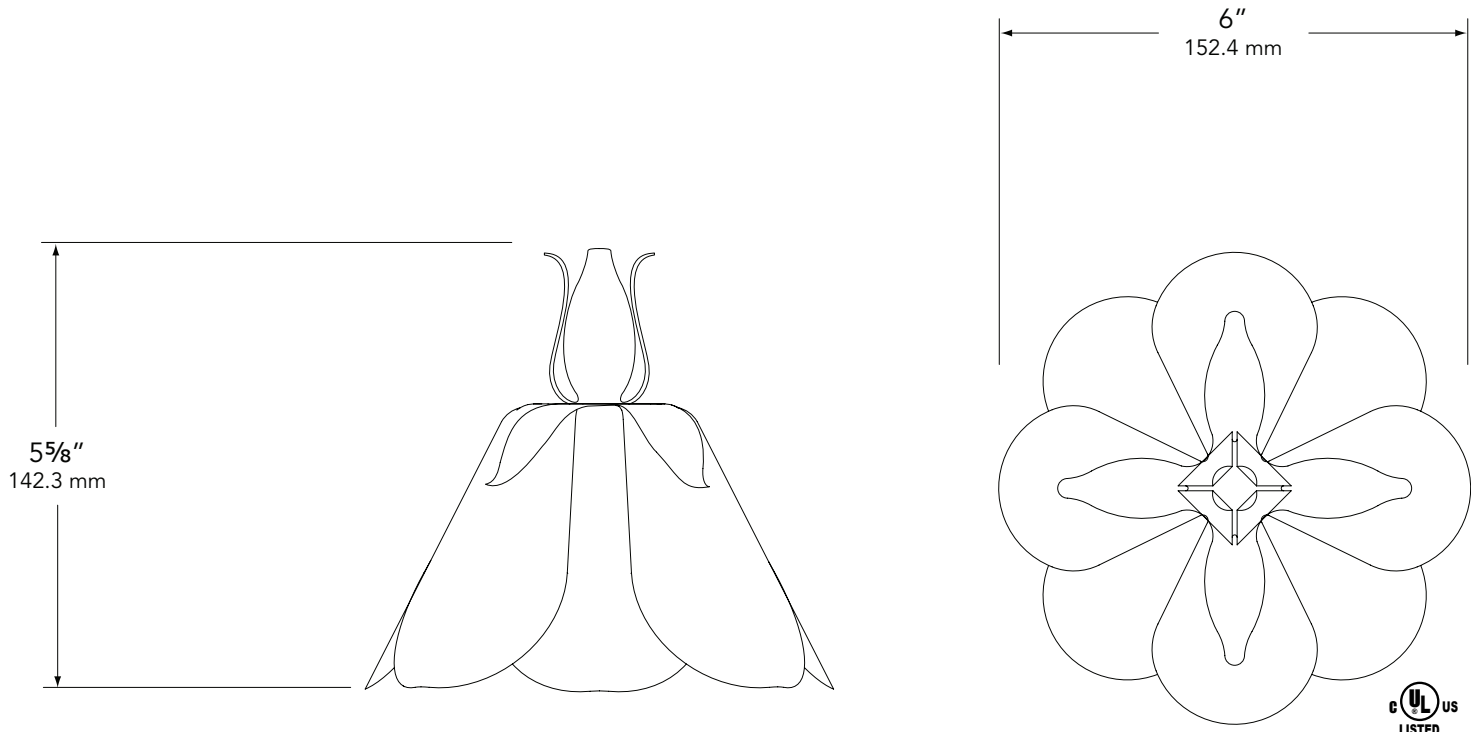

FIXTURE SPECIFICATIONS:

HOUSING:

Die-cast, copper-free aluminum with stamped aluminum petals.

FINISH:

Polyester powder-coated finish available in Black, Verde, Architectural Brick, Architectural Bronze, Light Bronze, Dark Bronze, Granite, Pewter, Terracotta, Rust, Hunter Green, Mocha, Weathered Bronze, Weathered Iron, and White.

SOCKET/LAMP HOLDER:

Top grade ceramic socket with nickel contacts, stainless steel springs, and Teflon-jacketed wire leads.

LENS:

Clear, high-impact, polycarbonate lens.

LAMP TYPE:

T3 – 20W maximum. LN-10 T3 Halogen (10W) Standard.

MOUNTING:

Solid brass loop with a six-foot stainless steel cable-hanger included.

FASTENERS:

All fasteners are stainless steel.

WIRING:

Prewired with a three-foot pigtail of 18-2 SPT1 UV resistant cable and underground connectors for a secure connection to the supply cable.

CERTIFICATION:

UL Listed to U.S. and Canadian safety standards for low voltage landscape luminaires (UL 1838). The maximum wattages allowed by Underwriters Laboratories (UL) for the U.S. and Canadian markets may vary. Maximum wattages specified are Underwriters Laboratories U.S. standard. Please contact Vista for any questions about the maximum wattages allowed by UL Canadian standards.

All Vista luminaires are **MADE IN THE U.S.A.**

This fixture is also available as a LED luminaire. Please refer to LED Specification Sheet - 6510-LED.

DIMENSIONS:

Vista Professional Outdoor Lighting reserves the right to modify the design and/or construction of the fixture shown without further notification.