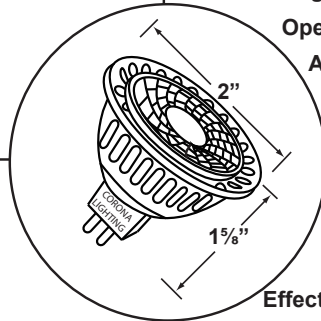

LED Lamp Specifications:

Effective Wattage: 5 Watt
Color Temperature: 2700K Warm White
Light Output: 450 Lumens
Available Beam Spread: 15° Spot
Feature: Dimmable
Rated Life: 50,000 Hours
Listing: ETL
Halogen Equivalent: 50 Watt
Operating Voltage: 9-17 Volt, AC & DC
Ambient Temperature: -22F° to +122F°
CRI: Minimum 80
Warranty: 5 Years

PRODUCT # : L-ED16-COB5W-SP3K

LED Lamp Specifications:

Effective Wattage: 5 Watt
Color Temperature: 3000K Cool White
Light Output: 470 Lumens
Available Beam Spread: 15° Spot
Feature: Dimmable
Rated Life: 50,000 Hours
Listing: ETL
Halogen Equivalent: 50 Watt
Operating Voltage: 9-17 Volt, AC & DC
Ambient Temperature: -22F° to +122F°
CRI: Minimum 80
Warranty: 5 Years

PRODUCT # : L-ED16-COB5W-FL

LED Lamp Specifications:

Effective Wattage: 5 Watt
Color Temperature: 2700K Warm White
Light Output: 450 Lumens
Available Beam Spread: 38° Flood
Feature: Dimmable
Rated Life: 50,000 Hours
Listing: ETL
Halogen Equivalent: 50 Watt
Operating Voltage: 9-17 Volt, AC & DC
Ambient Temperature: -22F° to +122F°
CRI: Minimum 80
Warranty: 5 Years

PRODUCT # : L-ED16-COB5W-FL3K

LED Lamp Specifications:

Effective Wattage: 5 Watt
Color Temperature: 3000K Cool White
Light Output: 470 Lumens
Available Beam Spread: 38° Flood
Feature: Dimmable
Rated Life: 50,000 Hours
Listing: ETL
Halogen Equivalent: 50 Watt
Operating Voltage: 9-17 Volt, AC & DC
Ambient Temperature: -22F° to +122F°
CRI: Minimum 80
Warranty: 5 Years