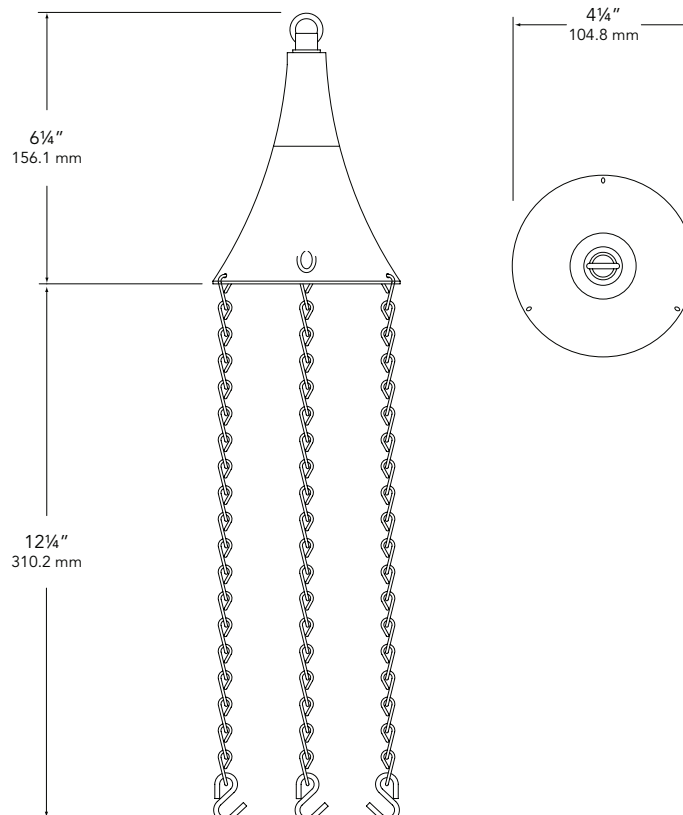

SOCKET/LAMP HOLDER:

Top grade ceramic socket with nickel contacts, stainless steel springs, and Teflon-jacketed wire leads.

LENS:

Clear, high-impact, polycarbonate lens.

LAMP TYPE:

T3 – 20W maximum. LN-10 T3 Halogen (10W) Standard.

MOUNTING:

S-hook and Eye Bolt.

FASTENERS:

All fasteners are stainless steel.

WIRING:

Prewired with a three-foot pigtail of 18-2 SPT1 UV resistant cable and underground connectors for a secure connection to the supply cable.

All Vista luminaires are **MADE IN THE U.S.A.**

This fixture is also available as a LED luminaire. Please refer to LED Specification Sheet - PHT-4216-LED.

DIMENSIONS:

Vista Professional Outdoor Lighting reserves the right to modify the design and/or construction of the fixture shown without further notification.