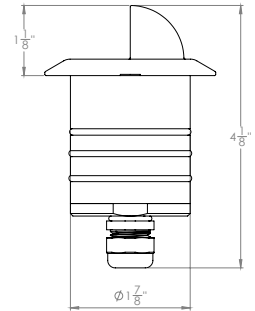

### PRODUCT DESCRIPTION

Landscape 2" recessed in-ground luminaire for up, down, side light applications.