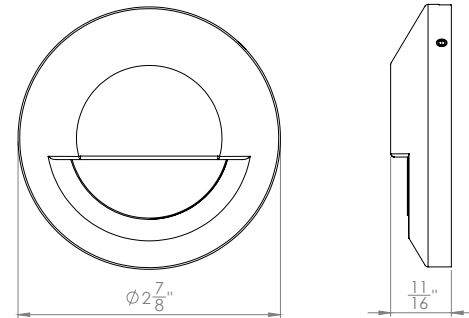

Fixture Type:

Catalog Number:

Project: _____

Location: _____