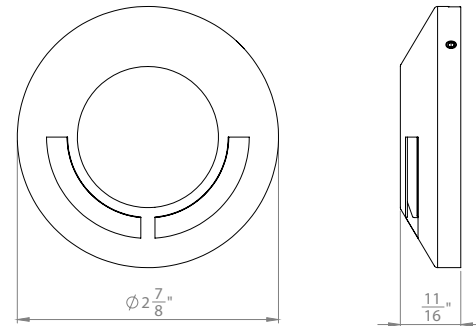

2" SURFACE INDICATOR SINGLE DIRECTIONAL

2591

WAC

LANDSCAPE LIGHTING

Fixture Type:

Catalog Number:

Project: _____

Location: _____

FEATURES

- Slim low profile design-surface mount installation
- IP68 rated, Suitable for continuous immersion under water
- Factory sealed water tight fixtures
- Solid stainless steel construction
- 10' lead wire and direct burial gel filled wire nuts included
- Maintains constant lumen output against voltage drop
- UL 1838 Listed
- MLV dimmable with remote MLV dimmer

SPECIFICATIONS

- Input:** 9 - 15VAC (Transformer is required)
- Power:** 2.8W / 3.2 VA
- Brightness:** 7lm
- Beam Angle:** 110°
- CRI:** 85
- Rated Life:** 60,000 hours

ORDERING NUMBER

		Color Temp		Finish	
2591	<i>Single Directional</i>	27	2700K	BS	<i>Bronzed Stainless Steel</i>
		30	3000K	SS	<i>Stainless Steel</i>