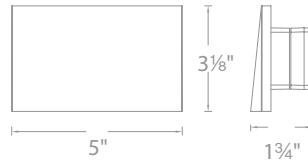

RECTANGLE STEP LIGHTS 12V

4031

WAC

LANDSCAPE LIGHTING

Fixture Type:

Catalog Number:

Project: _____

Location: _____

PRODUCT DESCRIPTION

Horizontal rectangle step light designed for safety and style on stairways, patios, decks, balcony areas, walkways and building perimeters.

Features an architectural design. Energy efficient for long-lasting outdoor lighting solutions. Creates an attractive, romantic impression at night.

SPECIFICATIONS

Input: 9-15VAC (Transformer is required)
Power: 2W / 3.1VA
Brightness: Up to 4lm
CRI: 90+
Standard: IP66, UL & cUL
Rated Life: 60,000 hours

FEATURES

- Corrosion resistant aluminum alloy
- Fluid decorative profile with full cut-off illumination
- Fits into 2" x 4" Junction Box with minimum inside dimensions of 3"L x 2"W x 2.5"D
- Magnetized design for easy installation and maintenance
- Protected against high-pressure water jets
- 100 - 10% MLV dimming
- Landscape transformer required (sold separately)

ORDERING NUMBER

		Color Temp	CRI	Finish	Lumens		
4031	12V	27	2700K	90	BK	Black on Aluminum	4
					BZ	Bronze on Aluminum	4
					WT	White on Aluminum	4
	30	3000K	90	BK	Black on Aluminum	4	
				BZ	Bronze on Aluminum	4	
				WT	White on Aluminum	4	
	AM	Amber	-	BK	Black on Aluminum	610nm	
				BZ	Bronze on Aluminum	610nm	
				WT	White on Aluminum	610nm	

4031-_____

Example: 4031-30WT

wacighting.com
Phone (800) 526.2588
Fax (800) 526.2585

Headquarters/Eastern Distribution Center
44 Harbor Park Drive
Port Washington, NY 11050

Central Distribution Center
1600 Distribution Ct
Lithia Springs, GA 30122

Western Distribution Center
1750 Archibald Avenue
Ontario, CA 91760