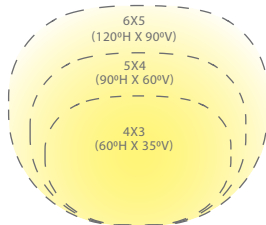

NEMA WALL WASH 5221
12V **2700K**

Product	Data	NEMA 6X5					NEMA 5X4					NEMA 4X3				
		CBCP	Lumen (LM)	VA(VA)	Efficacy (lm/w)	Beam Angle(°)	CBCP	Lumen (LM)	VA(VA)	Efficacy (lm/w)	Beam Angle(°)	CBCP	Lumen (LM)	VA(-VA)	Efficacy (lm/w)	Beam Angle(°)
	3w	115.6	256.784	5.008	71.23	109.1x87.2	116.4	148.421	5,015	41.22	90.4x49.7	113.2	81.7312	5,024	22.66	66.1x35.6
	7W	272.9	605.812	11.99	71.91	109x87	236.9	302.143	10.257	41.97	90.5x49.7	228.8	165.225	10.25	22.98	66.1x35.6
	15W	490.4	1088.31	22.36	67.26	109.1x87	426.1	542.518	18.812	39.81	90.4x49.6	442.6	318.821	20.43	21.43	66x35.6
	23W	623.3	1384.03	29.16	63.38	109.1x87	625.6	796.972	29.14	36.45	90.4x49.7	604	435.072	28.82	20	66x35.6
	26W	720.3	1591.71	34.94	59.41	109.1x86.6	721.6	919.757	34.958	34.36	90.4x49.7	706	506.911	34.97	18.94	66x35.6

Architectural beam distributions from 3x4 to 4x5 to 5x6 proportions and everything in between. Always a uniform wide beam wash of light.