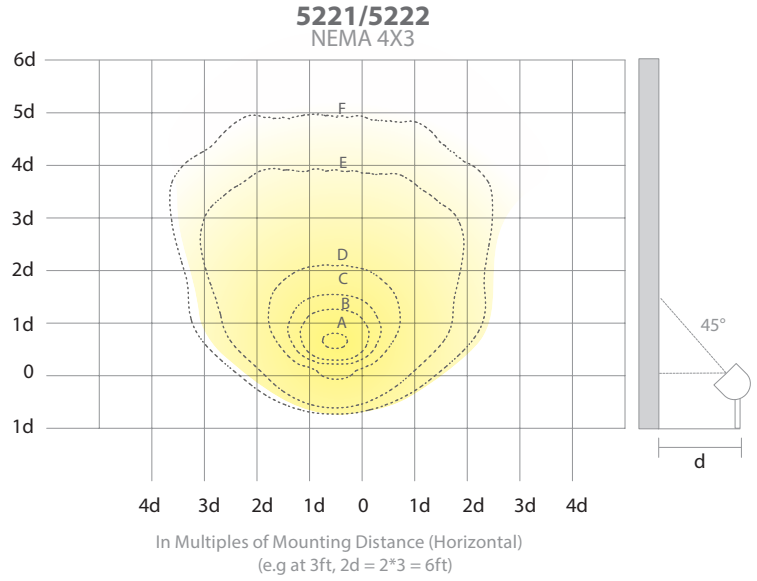

LANDSCAPE LED LANDSCAPE

ADJUSTABLE BEAM WALL WASH PHOTOMETRICS

FIXTURE	MOUNTING DISTANCE (d)	A	B	C	D	E	F
5221/5222 (4X3)	3ft	27.9fc	11.3fc	5.6fc	1.5fc	0.05fc	0.02fc
	4ft	15.7fc	6.3fc	3.2fc	0.85fc	0.03fc	0.01fc
	5ft	10.1fc	4.1fc	2fc	0.53fc	0.02fc	0.01fc
	6ft	7fc	2.8fc	1.4fc	0.37fc	0.01fc	-
	7ft	5.1fc	2.1fc	1fc	0.28fc	0.01fc	-
	8ft	4fc	1.6fc	0.79fc	0.21fc	0.01fc	-
	9ft	3.1fc	1.3fc	0.62fc	0.17fc	0.01fc	-
	10ft	2.5fc	1.0fc	0.51fc	0.14fc	-	-

In Multiples of Mounting Distance (Vertical)