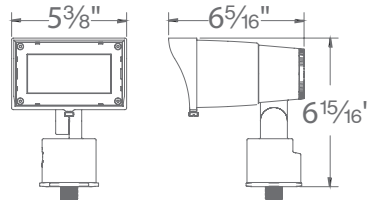

ADJUSTABLE BEAM WALL WASH 12V

5221

WAC

LANDSCAPE LIGHTING

Fixture Type:

Catalog Number:

Project: _____

Location: _____

PRODUCT DESCRIPTION

With the ability to achieve beam distributions of 3x4 to 5x6 proportions and more, expect a uniform beam wash of light in a fixture that can adapt to changing needs. A powerhouse all-in-one unit in 120 VAC or 9-15VAC provides integral brightness control, and the ability to be dimmed, while being compatible with a range of accessories.

FEATURES

- Continuously adjustable NEMA beam distribution 3x4 (35" x 60"), 4x5 (60" x 90"), 5x6 (90" x 120")
- Integral brightness control
- Rotate fixture head for vertical distribution
- Transformer required (sold separately)
- IP65 Rated, protected against powerful water jets
- Solid die-cast brass or corrosion resistant aluminum alloy

SPECIFICATIONS

- **Input:** 9 - 15VAC
- **Power:** 3W to 25W / 4.4VA -27.8VA
- **Brightness:** 200 lm to 1500 lm
- **Beam Angle:** Assorted NEMA distributions
- **CRI:** 85
- **Rated Life:** 70,000 hours

ORDERING NUMBER

		Color Temp	Finish
5221	<i>Adjustable beam wall wash 12V</i>	2700K	BK <i>Black on Aluminum</i>
		3000K	BZ <i>Bronze on Aluminum</i>
			BBR <i>Bronze on Brass</i>

5221-_____

Example: **5221-30BZ**

waclighting.com
Phone (800) 526.2588
Fax (800) 526.2585

Headquarters/Eastern Distribution Center
44 Harbor Park Drive
Port Washington, NY 11050

Central Distribution Center
1600 Distribution Ct
Lithia Springs, GA 30122

Western Distribution Center
1750 Archibald Avenue
Ontario, CA 91760