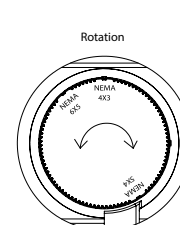

NEMA WALL WASH 5221
12V **2700K**

Product	Data	NEMA 6X5					NEMA 5X4					NEMA 4X3				
		CBCP	Lumen (LM)	VA(VA)	Efficacy (lm/w)	Beam Angle(°)	CBCP	Lumen (LM)	VA(VA)	Efficacy (lm/w)	Beam Angle(°)	CBCP	Lumen (LM)	VA(-VA)	Efficacy (lm/w)	Beam Angle(°)
	3w	115.6	256.784	5.008	71.23	109.1x87.2	116.4	148.421	5,015	41.22	90.4x49.7	113.2	81.7312	5,024	22.66	66.1x35.6
	7W	272.9	605.812	11.99	71.91	109x87	236.9	302.143	10.257	41.97	90.5x49.7	228.8	165.225	10.25	22.98	66.1x35.6
	15W	490.4	1088.31	22.36	67.26	109.1x87	426.1	542.518	18.812	39.81	90.4x49.6	442.6	318.821	20.43	21.43	66x35.6
	23W	623.3	1384.03	29.16	63.38	109.1x87	625.6	796.972	29.14	36.45	90.4x49.7	604	435.072	28.82	20	66x35.6
	26W	720.3	1591.71	34.94	59.41	109.1x86.6	721.6	919.757	34.958	34.36	90.4x49.7	706	506.911	34.97	18.94	66x35.6

Architectural beam distributions from 3x4 to 4x5 to 5x6 proportions and everything in between. Always a uniform wide beam wash of light.