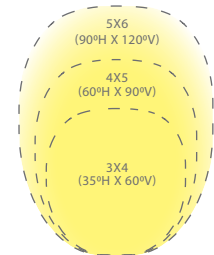

NEMA WALL WASH 5221
12V **2700K**

Product	Data	NEMA 6X5					NEMA 5X4					NEMA 4X3				
		CBCP	Lumen (LM)	VA(VA)	Efficacy (lm/w)	Beam Angle(°)	CBCP	Lumen (LM)	VA(VA)	Efficacy (lm/w)	Beam Angle(°)	CBCP	Lumen (LM)	VA(-VA)	Efficacy (lm/w)	Beam Angle(°)
	3w	115.6	256.784	5.008	71.23	109.1x87.2	116.4	148.421	5,015	41.22	90.4x49.7	113.2	81.7312	5,024	22.66	66.1x35.6
	7W	272.9	605.812	11.99	71.91	109x87	236.9	302.143	10.257	41.97	90.5x49.7	228.8	165.225	10.25	22.98	66.1x35.6
	15W	490.4	1088.31	22.36	67.26	109.1x87	426.1	542.518	18.812	39.81	90.4x49.6	442.6	318.821	20.43	21.43	66x35.6
	23W	623.3	1384.03	29.16	63.38	109.1x87	625.6	796.972	29.14	36.45	90.4x49.7	604	435.072	28.82	20	66x35.6
	26W	720.3	1591.71	34.94	59.41	109.1x86.6	721.6	919.757	34.958	34.36	90.4x49.7	706	506.911	34.97	18.94	66x35.6

Architectural beam distributions from 3x4 to 4x5 to 5x6 proportions and everything in between. Always a uniform wide beam wash of light.