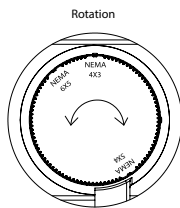

NEMA WALL WASH 5221
12V **2700K**

Product	Data	NEMA 6X5					NEMA 5X4					NEMA 4X3				
		CBCP	Lumen (LM)	VA(VA)	Efficacy (lm/w)	Beam Angle(°)	CBCP	Lumen (LM)	VA(VA)	Efficacy (lm/w)	Beam Angle(°)	CBCP	Lumen (LM)	VA(-VA)	Efficacy (lm/w)	Beam Angle(°)
	3w	115.6	256.784	5.008	71.23	109.1x87.2	116.4	148.421	5,015	41.22	90.4x49.7	113.2	81.7312	5,024	22.66	66.1x35.6
	7W	272.9	605.812	11.99	71.91	109x87	236.9	302.143	10.257	41.97	90.5x49.7	228.8	165.225	10.25	22.98	66.1x35.6
	15W	490.4	1088.31	22.36	67.26	109.1x87	426.1	542.518	18.812	39.81	90.4x49.6	442.6	318.821	20.43	21.43	66x35.6
	23W	623.3	1384.03	29.16	63.38	109.1x87	625.6	796.972	29.14	36.45	90.4x49.7	604	435.072	28.82	20	66x35.6
	26W	720.3	1591.71	34.94	59.41	109.1x86.6	721.6	919.757	34.958	34.36	90.4x49.7	706	506.911	34.97	18.94	66x35.6

Architectural beam distributions from 3x4 to 4x5 to 5x6 proportions and everything in between. Always a uniform wide beam wash of light.