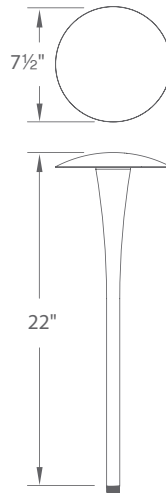

AREA LIGHT

6011

WAC

LANDSCAPE LIGHTING

Fixture Type:

Catalog Number:

Project: _____

Location: _____

PRODUCT DESCRIPTION

Broad appeal makes this fixture suitable for varying landscape designs

FEATURES

- IP66 rated, Protected against powerful water jets
- Factory sealed water tight fixtures
- Translucent lens provides uniform light distribution
- Solid brass or corrosion resistant aluminum alloy
- Mounting stake, 6 foot lead wire, and direct burial gel filled wire nuts are included
- Maintains constant lumen output against voltage drop
- UL 1838 Listed

SPECIFICATIONS

Input: 9-15VAC (Transformer is required)
Power: 5.8W / 9.4VA
Brightness: 150 lm
CRI: 90+
Rated Life: 60,000 hours

ORDERING NUMBER

		Color Temp	Finish
6011	<i>Area Light</i>	27 2700K	BBR <i>Bronze on Brass</i>
		30 3000K	BZ <i>Bronze on Aluminum</i>

6011-___BBR

Example: **6011-30BZ**