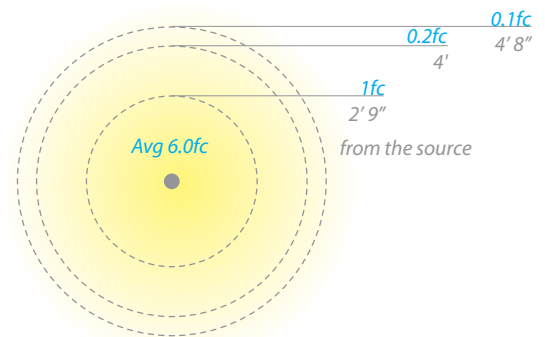

waclighting.com
Phone (800) 526.2588
Fax (800) 526.2585

Headquarters/Eastern Distribution Center
44 Harbor Park Drive
Port Washington, NY 11050

Central Distribution Center
1600 Distribution Ct
Lithia Springs, GA 30122

Western Distribution Center
1750 Archibald Avenue
Ontario, CA 91760