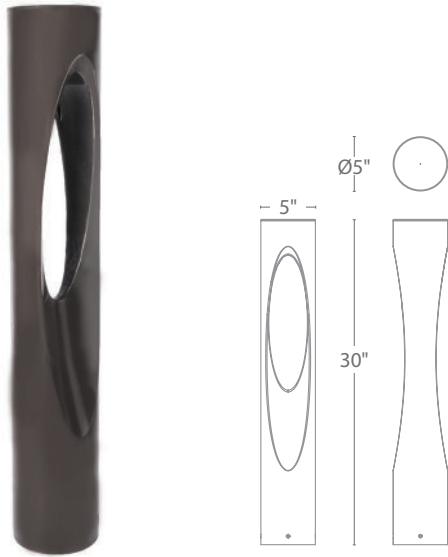

SCOOP 12V/120V/277V LED BOLLARD

6611/6612/6613

WAC

LANDSCAPE LIGHTING

Fixture Type:

Catalog Number:

Project: _____

Location: _____

PRODUCT DESCRIPTION

Sleek linear design blends seamlessly into pathways while providing soft, even illumination

FEATURES

- IP66 rated, Protected against powerful water jets
- Factory sealed water tight fixtures
- Mounting accessories included
- UL & cUL 1838 Listed (12V); 1598 Listed (120V/277V)