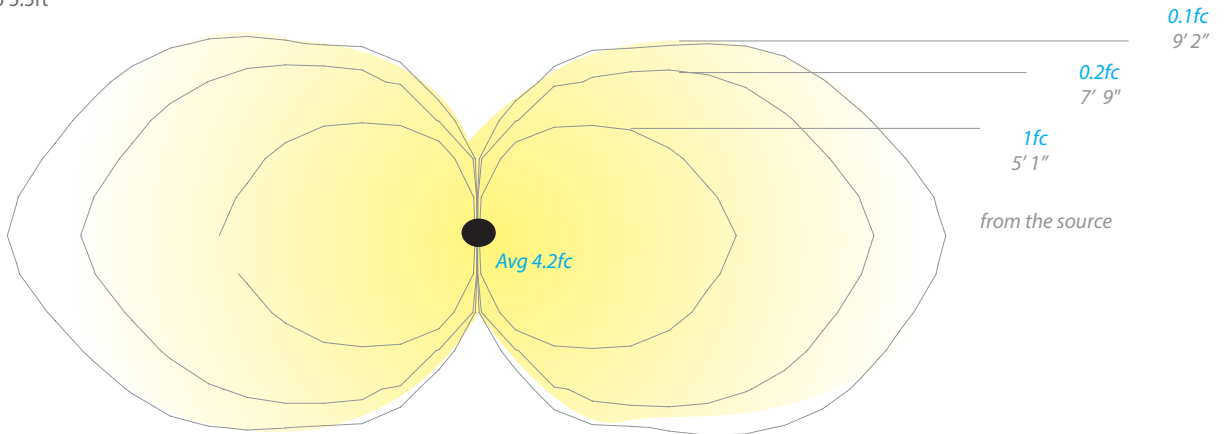

- Recommended spacing for installation :
  6612, 6613 (120V, 277V)
  Residential: 6.5 to 7.5ft
  Commercial: 4.5 to 5.5ft

6612, 6613 (120V, 277V)