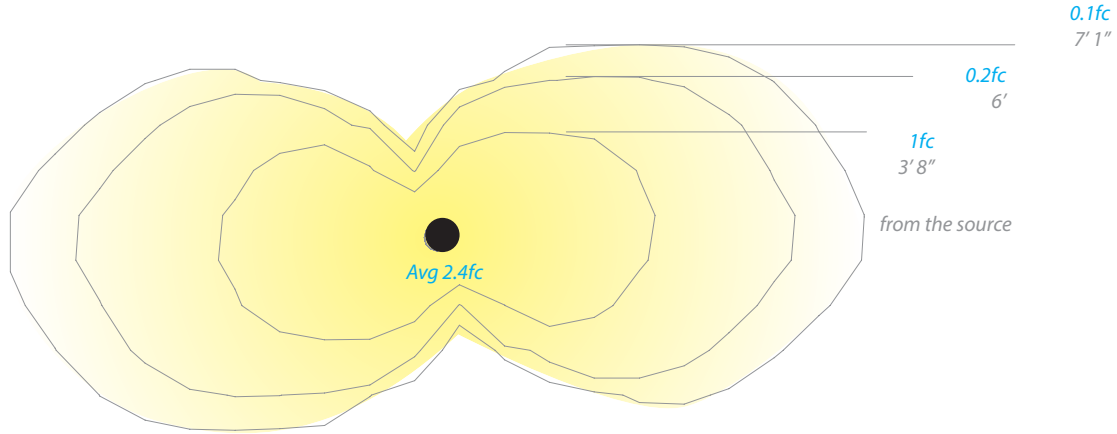

Western Distribution Center
 1750 Archibald Avenue
 Ontario, CA 91760

SCOOP 12V/120V/277V LED BOLLARD
6611/6612/6613

WAC
LANDSCAPE LIGHTING

- Recommended spacing for installation :
 6611 (12V)
 Residential: 5 to 6ft
 Commercial: 3 to 4ft