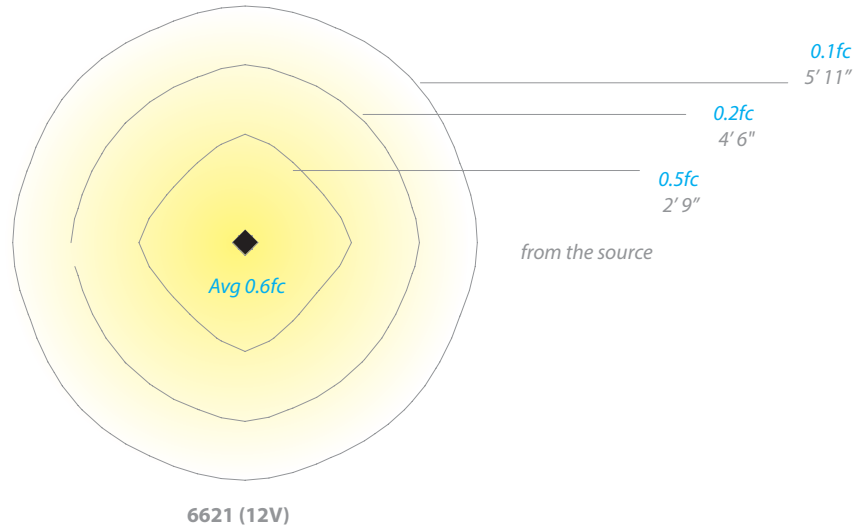

TOWER 12V/120V/277V LED BOLLARD

6621/6622/6623

WAC

LANDSCAPE LIGHTING

- Recommended spacing for installation :
6621 (12V)
Residential: 12 to 14.5ft
Commercial: 4 to 6.5ft

- Recommended spacing for installation :
6622, 6623 (120V, 277V)
Residential: 16 to 22ft
Commercial: 8 to 11ft