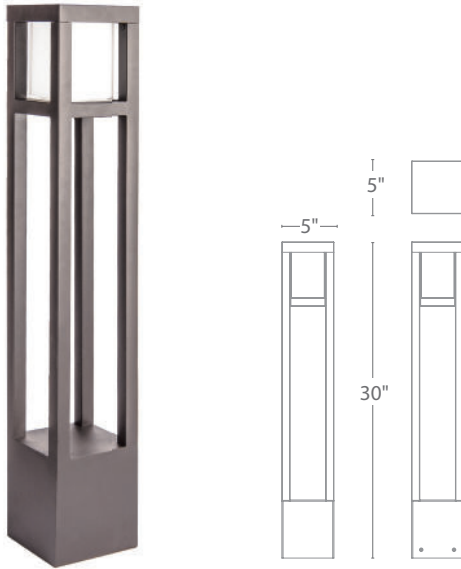

TOWER 12V/120V/277V LED BOLLARD

6621/6622/6623

WAC

LANDSCAPE LIGHTING

Fixture Type:

Catalog Number:

Project: _____

Location: _____

PRODUCT DESCRIPTION

Sleek linear design blends seamlessly into pathways while providing soft, even illumination

FEATURES

- IP66 rated, Protected against powerful water jets
- Factory sealed water tight fixtures
- Mounting accessories included
- UL & cUL 1838 Listed (12V); 1598 Listed (120V/277V)