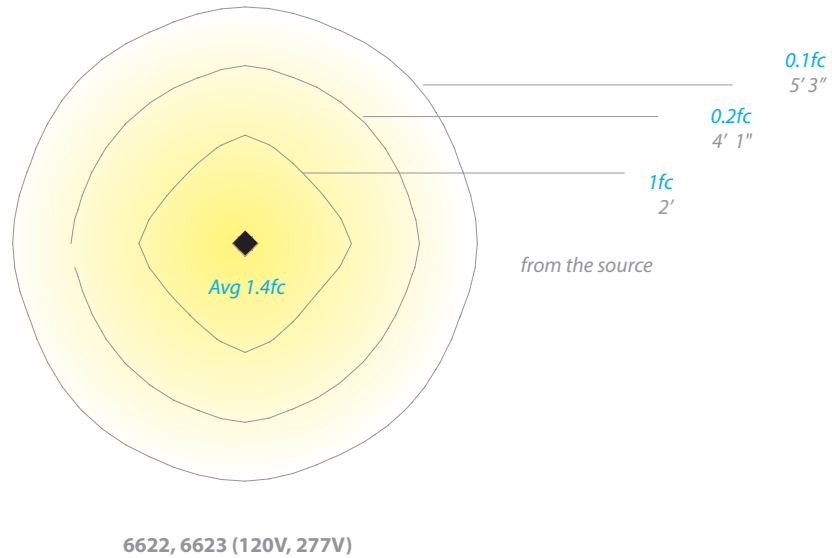

TOWER 12V/120V/277V LED BOLLARD

6621/6622/6623

WAC

LANDSCAPE LIGHTING

- Recommended spacing for installation :
6621 (12V)
Residential: 12 to 14.5ft
Commercial: 4 to 6.5ft

- Recommended spacing for installation :
6622, 6623 (120V, 277V)
Residential: 16 to 22ft
Commercial: 8 to 11ft