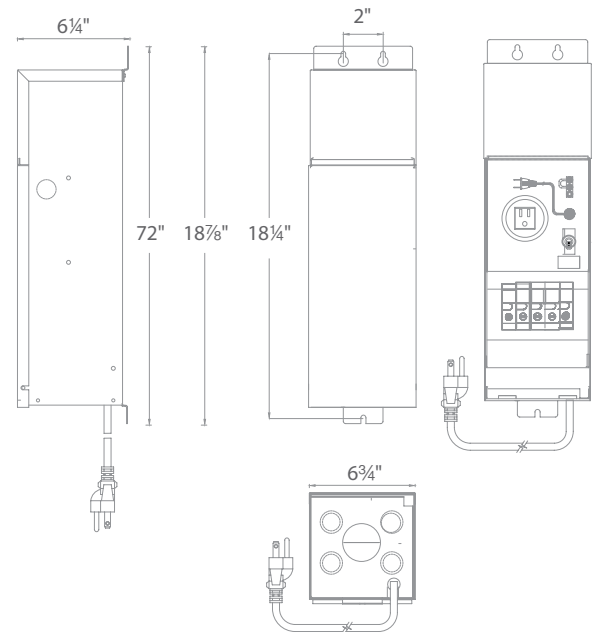

Fixture Type:

Catalog Number:

Project: _____

Location: _____

PRODUCT DESCRIPTION

Magnetic transformer for Landscape Lighting products.

FEATURES

- IP65 Rated
- Taps for 12V, 13V, 14V and 15V
- Knock outs for power and photosensor connections
- 3-prong outlet for timer
- Outdoor rated stainless steel transformer contains an outdoor rated 3-prong plug for power
- 6' lead wire
- UL 1838 Listed

ORDERING NUMBER

9300-TRN-SS

300W Max