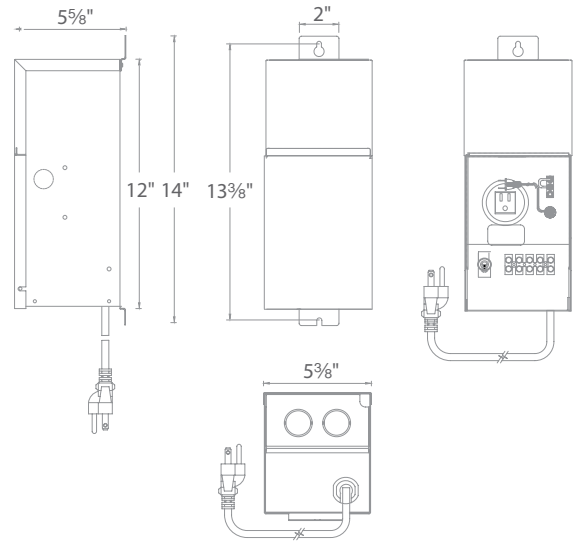

MAGNETIC TRANSFORMER - 75W

9075

WAC

LANDSCAPE LIGHTING

Fixture Type:

Catalog Number:

Project: _____

Location: _____

PRODUCT DESCRIPTION

Magnetic transformer for Landscape Lighting products.

FEATURES

- IP65 Rated
- Taps for 12V, 13V, 14V and 15V
- Knock outs for power and photosensor connections
- 3-prong outlet for timer
- Outdoor rated stainless steel transformer contains an outdoor rated 3-prong plug for power
- 6' lead wire
- UL 1838 Listed

ORDERING NUMBER

9075-TRN-SS

75W Max