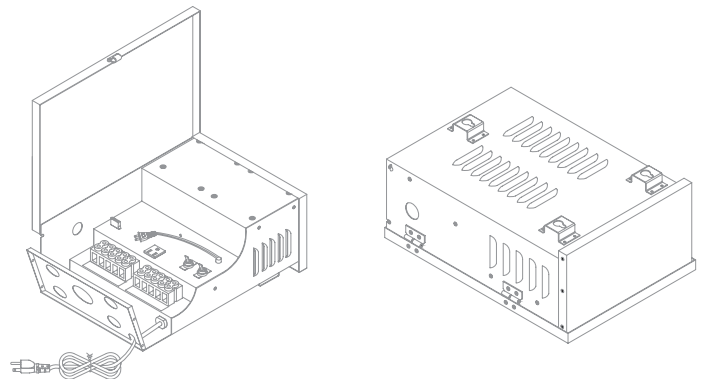

PRODUCT DESCRIPTION

Magnetic transformer for Landscape Lighting products.

SPECIFICATIONS

Input: 120VAC
Output: 12VAC, 13VAC, 14 VAC, 15VAC; 600W / 600VA

FEATURES

- IP65 Rated
- Two sets of taps for 12V, 13V, 14V and 15V
- Knock outs for power and photosensor connections
- 3-prong outlet for timer
- Outdoor rated stainless steel transformer contains an outdoor rated 3-prong plug for power
- 5' lead wire
- UL 1838 Listed