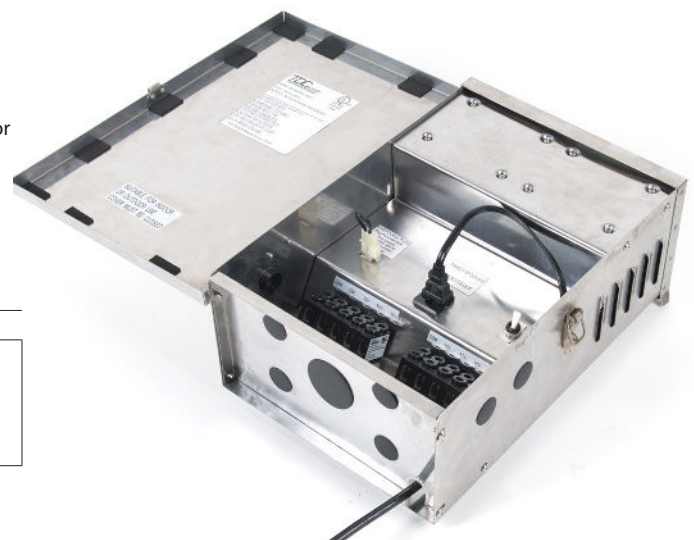

ORDERING NUMBER

9600-TRN-SS

600W Max

9600-TRN-SS

waclighting.com
Phone (800) 526.2588
Fax (800) 526.2585

Headquarters/Eastern Distribution Center
44 Harbor Park Drive
Port Washington, NY 11050

Central Distribution Center
1600 Distribution Ct
Lithia Springs, GA 30122

Western Distribution Center
1750 Archibald Avenue
Ontario, CA 91760