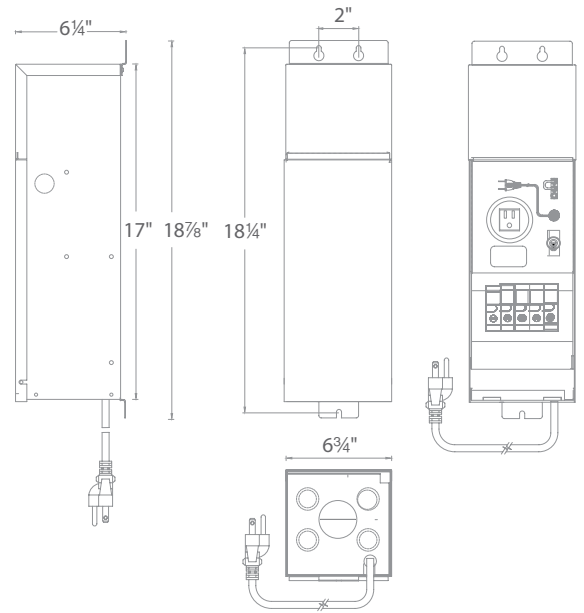

MAGNETIC TRANSFORMER - 150W

9150

WAC

LANDSCAPE LIGHTING

Fixture Type:

Catalog Number:

Project: _____

Location: _____

PRODUCT DESCRIPTION

Magnetic transformer for Landscape Lighting products.

FEATURES

- IP65 Rated
- Taps for 12V, 13V, 14V and 15V
- Knock outs for power and photosensor connections
- 3-prong outlet for timer
- Outdoor rated stainless steel transformer contains an outdoor rated 3-prong plug for power
- 6' lead wire
- UL 1838 Listed

ORDERING NUMBER

9150-TRN-SS

150W Max