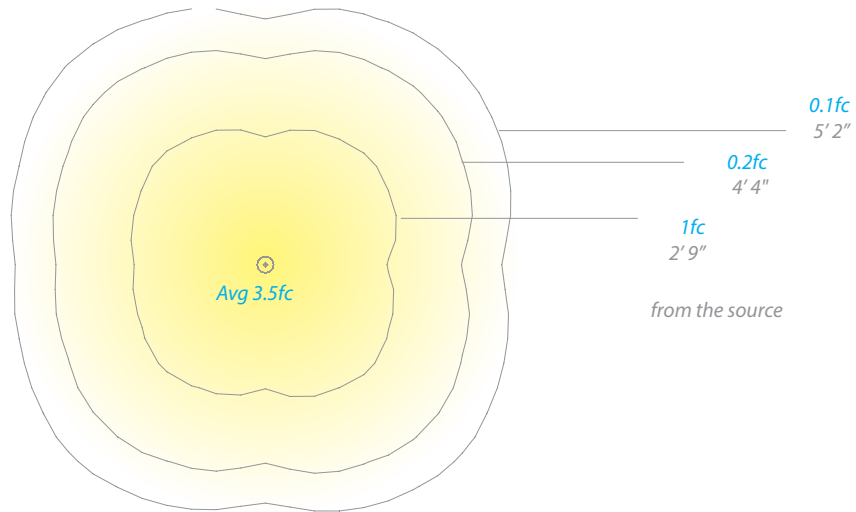

6632, 6633 (120V, 277V)

waclighting.com
Phone (800) 526.2588
Fax (800) 526.2585

Headquarters/Eastern Distribution Center
44 Harbor Park Drive
Port Washington, NY 11050

Central Distribution Center
1600 Distribution Ct
Lithia Springs, GA 30122

Western Distribution Center
1750 Archibald Avenue
Ontario, CA 91760