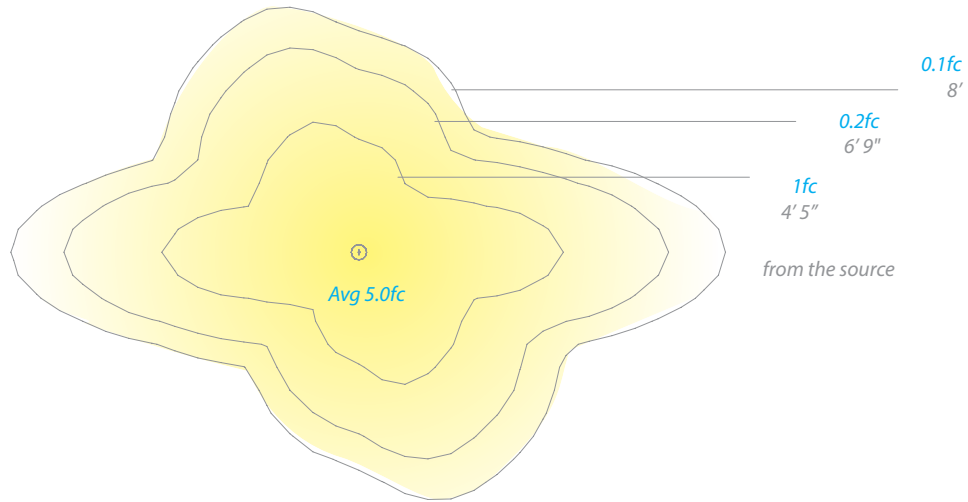

Western Distribution Center
 1750 Archibald Avenue
 Ontario, CA 91760

CHAMBER 12V/120V/277V LED BOLLARD

6631/6632/6633

WAC

LANDSCAPE LIGHTING

- Recommended spacing for installation :
6631 (12V)
Residential: 19.5 to 23ft
Commercial: 13 to 15.5ft