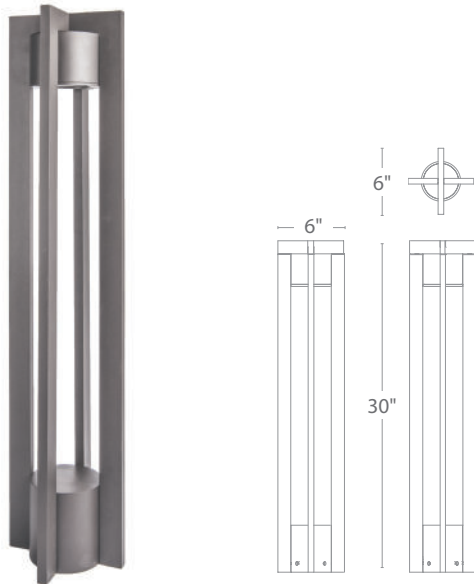

CHAMBER 12V/120V/277V LED BOLLARD

6631/6632/6633

WAC

LANDSCAPE LIGHTING

Fixture Type:

Catalog Number:

Project: _____

Location: _____

PRODUCT DESCRIPTION

Sleek linear design blends seamlessly into pathways while providing soft, even illumination

FEATURES

- IP66 rated, Protected against powerful water jets
- Factory sealed water tight fixtures
- Mounting accessories included
- UL & cUL 1838 Listed (12V); 1598 Listed (120V/277V)