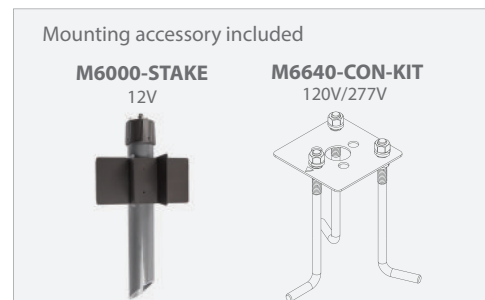

wacighting.com
Phone (800) 526.2588
Fax (800) 526.2585

Headquarters/Eastern Distribution Center
44 Harbor Park Drive
Port Washington, NY 11050

Central Distribution Center
1600 Distribution Ct
Lithia Springs, GA 30122

Western Distribution Center
1750 Archibald Avenue
Ontario, CA 91760