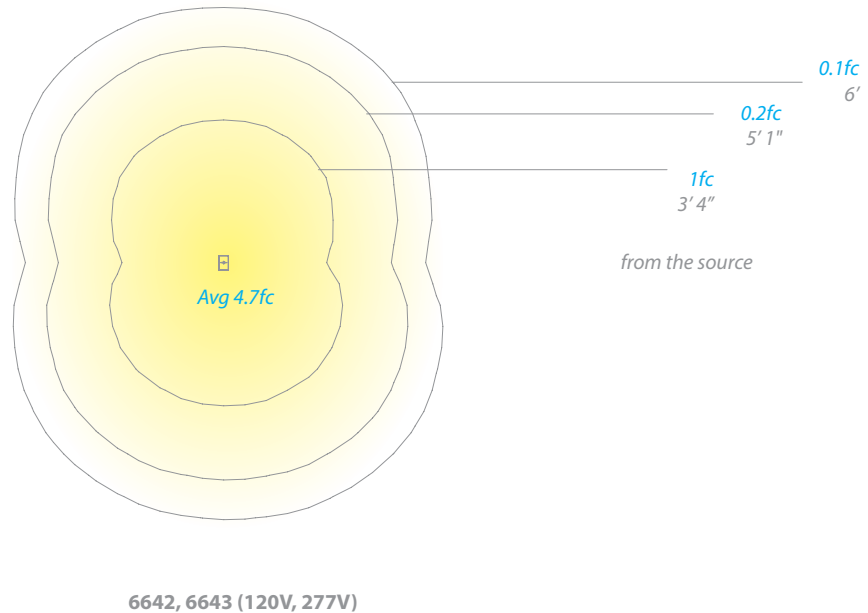

Western Distribution Center
 1750 Archibald Avenue
 Ontario, CA 91760

PARK 12V/120V/277V LED BOLLARD

6641/6642/6643

WAC

LANDSCAPE LIGHTING

- Recommended spacing for installation :
6641 (12V)
Residential: 11.5 to 14ft
Commercial: 7 to 9ft

- Recommended spacing for installation :
6642, 6643 (120V, 277V)
Residential: 12.5 to 14.5ft
Commercial: 8 to 9.5ft

waclighting.com
Phone (800) 526.2588
Fax (800) 526.2585

Headquarters/Eastern Distribution Center
44 Harbor Park Drive
Port Washington, NY 11050