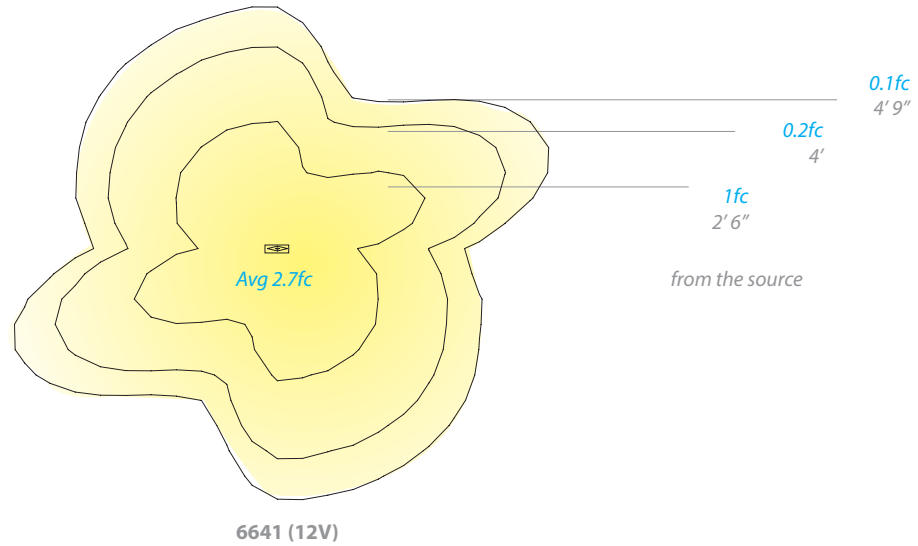

Western Distribution Center
 1750 Archibald Avenue
 Ontario, CA 91760

PARK 12V/120V/277V LED BOLLARD

6641/6642/6643

WAC

LANDSCAPE LIGHTING

- Recommended spacing for installation :
6641 (12V)
Residential: 11.5 to 14ft
Commercial: 7 to 9ft

- Recommended spacing for installation :
6642, 6643 (120V, 277V)
Residential: 12.5 to 14.5ft
Commercial: 8 to 9.5ft

waclighting.com
Phone (800) 526.2588
Fax (800) 526.2585

Headquarters/Eastern Distribution Center
44 Harbor Park Drive
Port Washington, NY 11050