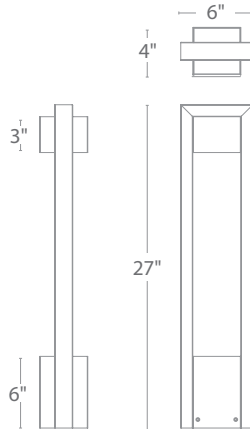

PARK 12V/120V/277V LED BOLLARD

6641/6642/6643

WAC

LANDSCAPE LIGHTING

Fixture Type:

Catalog Number:

Project: _____

Location: _____

PRODUCT DESCRIPTION

Sleek linear design blends seamlessly into pathways while providing soft, even illumination

FEATURES

- IP66 rated, Protected against powerful water jets
- Factory sealed water tight fixtures
- Mounting accessories included
- UL & cUL 1838 Listed (12V); 1598 Listed (120V/277V)

SPECIFICATIONS

6641
Input: 9-15VAC (Transformer is required)
Power: 5.5W / 6.0VA
Brightness: Up to 150 lm
CRI: 90
Rated Life: 60,000 hours
Dimming: MLV dimming only

6642
Input: 120V
Power: 12.5W
Brightness: Up to 390 lm
CRI: 90
Rated Life: 60,000 hours
Dimming: TRIAC or ELV dimming

6643
Input: 277V
Power: 10.5W
Brightness: Up to 430 lm
CRI: 90
Rated Life: 60,000 hours
Dimming: ELV dimming only

Model	Color Temp	Finishes
6641 12V	27 2700K Warm White	BZ Bronze on Aluminum
	30 3000K Pure White	BK Black on Aluminum
6642 120V	27 2700K Warm White	BZ Bronze on Aluminum
	30 3000K Pure White	BK Black on Aluminum
6643 277V	27 2700K Warm White	BZ Bronze on Aluminum
	30 3000K Pure White	BK Black on Aluminum

6643-___BZ

Example: **6643-30BZ**