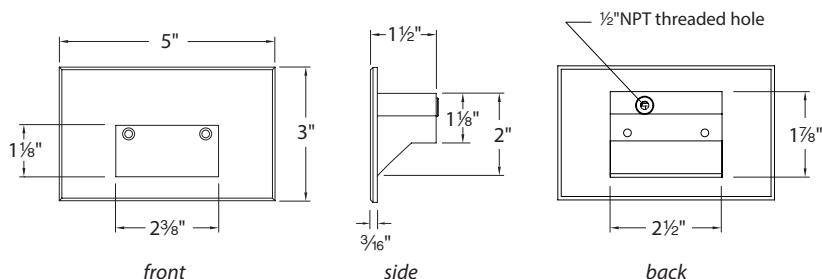

FEATURES

- Solid diecast brass, corrosion resistant aluminum alloy, or cast stainless steel construction
- Direct wiring, no driver needed
- Low profile, flush to wall aesthetics with no visible hardware
- 54,000 hour rated life
- Balanced lighting, free of shadows with minimum glare
- IP66 rated, Protected against high-pressure water jets
- Up to 200 fixtures can be connected in parallel
- 5 year WAC Lighting product warranty

SPECIFICATIONS

Construction: Die-cast aluminum or 316 marine grade cast stainless steel

Power: Direct wiring, no remote driver needed. Input voltage: 120V or 277VAC 50/60Hz

Light Source: 3000K CCT Samsung HV-AC High Power LED, CRI: 90
Optional color lenses. Total power consumption of 3.5W

Mounting: Fits into 2" x 4" J-Box with minimum inside dimensions of 3" L x 2" W x 2" H
Includes bracket for J-Box mount.

Dimming: Dim to 10% with electronic low voltage (ELV) dimmer
Approved dimmers: Lutron Nova-T NTELV-300 & NTELV-600, Lutron Vietri VTELV-600, Lutron Diva DVELV-300P, Lutron Skylark SELV-300P, Lutron Maestro MAELV-600