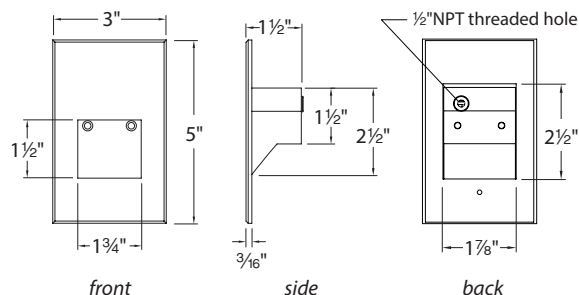

Fixture Type:

Catalog Number:

Project:

Location:

PRODUCT DESCRIPTION

Vertical rectangle LEDme® Step Light. Designed for safety and style on stairways, patios, decks, balcony areas, walkways and building perimeters.

Features an architectural design. Energy efficient for long-lasting indoor and outdoor lighting solutions. Creates an attractive, romantic impression at night.

FEATURES

- 316 marine grade cast stainless steel (SS) available
- Direct wiring, no driver needed
- Title 24 JA8 - 2016 Compliant (120V only)
- Low profile, flush to wall aesthetics with no visible hardware
- 54,000 hour rated life
- Balanced lighting, free of shadows with minimum glare
- Up to 200 fixtures can be connected in parallel
- 5 year WAC Lighting product warranty

SPECIFICATIONS

Construction: Die-cast aluminum or 316 marine grade cast stainless steel

Power: Direct wiring, no remote driver needed. Input voltage: 120V or 277V AC 50/60Hz

Light Source: 3000K CCT Samsung HV-AC High Power LED, CRI: 85
Optional color lenses. Total power consumption of 3.5W

Mounting: Fits into 2" x 4" J-Box with minimum inside dimensions of 3"L x 2"W x 2"H Includes bracket for J-Box mount.

Dimming: Dim to 10% with electronic low voltage (ELV) dimmer
Approved dimmers: Lutron Nova-T NTELV-300 & NTELV-600, Lutron Vietri VTELV-600, Lutron Diva DVELV-300P, Lutron Skylark SELV-300P, Lutron Maestro MAELV-600

Standards: IP66, UL & cUL Listed for wet locations, Title 24 Compliant (120V only)

ORDER NUMBER

Model #	Color	Finish
WL-LED200 120V	C White 3000K	SS Stainless Steel
WL-LED200F 277V	AM Amber 610nm	BK Black
	RD Red 640nm	WT White
	BL Blue 450nm	BN* Brushed Nickel
		BZ Bronze

*Brushed Nickel Finish is for interior use only