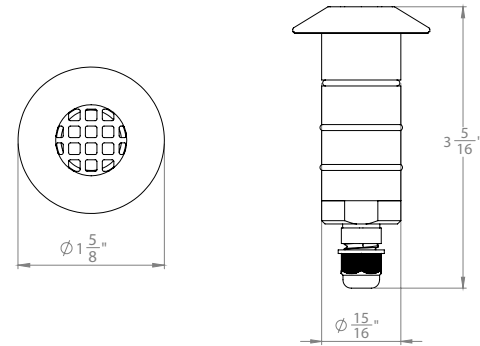

1" INGROUND - LOUVER

1041

WAC

LANDSCAPE LIGHTING

Fixture Type:

Catalog Number:

Project: _____

Location: _____

PRODUCT DESCRIPTION

Landscape 1" recessed inground luminaire for up, down, side light applications.

FEATURES

- IP68 rated, Suitable for continuous immersion under water
- Factory sealed water tight fixtures
- Solid stainless steel construction
- Stainless steel spring clip allows wall or downlight applications
- Available Concrete Pour Adapter
- Spring clip, 6' lead wire and direct burial gel filled wire nuts included
- Maintains constant lumen output against voltage drop
- UL 1838 Listed