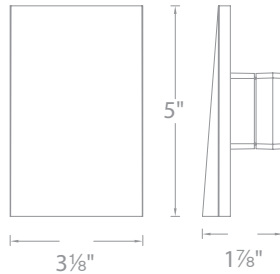

RECTANGLE STEP LIGHTS 12V

4041

WAC

LANDSCAPE LIGHTING

Fixture Type:

Catalog Number:

Project: _____

Location: _____

PRODUCT DESCRIPTION

Vertical rectangle step light designed for safety and style on stairways, patios, decks, balcony areas, walkways and building perimeters.

Features an architectural design. Energy efficient for long-lasting outdoor lighting solutions. Creates an attractive, romantic impression at night.

SPECIFICATIONS

Input: 9-15VAC (Transformer is required)

Power: 2W / 3.1VA

Brightness: Up to 2lm

CRI: 90+

Standard: IP66, UL & cUL

Rated Life: 60,000 hours

FEATURES

- Corrosion resistant aluminum alloy
- Fluid decorative profile with full cut-off illumination
- Fits into 2" x 4" Junction Box with minimum inside dimensions of 3"L x 2"W x 2.5"D
- Magnetized design for easy installation and maintenance
- Protected against high-pressure water jets
- 100 - 10% MLV dimming
- Landscape transformer required (sold separately)

ORDERING NUMBER

		Color Temp	CRI	Finish	Lumens		
4041	12V	27	2700K	90	BK	Black on Aluminum	2
					BZ	Bronze on Aluminum	2
					WT	White on Aluminum	2
	30	3000K	90	BK	Black on Aluminum	2	
				BZ	Bronze on Aluminum	2	
				WT	White on Aluminum	2	
	AM	Amber	-	BK	Black on Aluminum	610nm	
				BZ	Bronze on Aluminum	610nm	
				WT	White on Aluminum	610nm	

4041-_____

Example: 4041-30BK

wacighting.com

Phone (800) 526.2588

Fax (800) 526.2585

Headquarters/Eastern Distribution Center

44 Harbor Park Drive

Port Washington, NY 11050

Central Distribution Center

1600 Distribution Ct

Lithia Springs, GA 30122

Western Distribution Center

1750 Archibald Avenue

Ontario, CA 91760