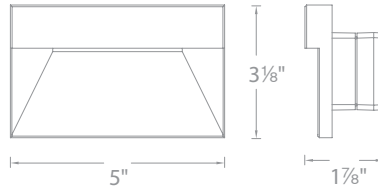

RECTANGLE STEP LIGHTS 12V

4091

WAC

LANDSCAPE LIGHTING

Fixture Type:

Catalog Number:

Project: _____

Location: _____

PRODUCT DESCRIPTION

Horizontal rectangle step light designed for safety and style on stairways, patios, decks, balcony areas, walkways and building perimeters.

Features an architectural design. Energy efficient for long-lasting outdoor lighting solutions. Creates an attractive, romantic impression at night.

FEATURES

- Corrosion resistant aluminum alloy
- Geometric design with downward illumination
- Fits into 2" x 4" Junction Box with minimum inside dimensions of 3"L x 2"W x 2.5"D
- Magnetized design for easy installation and maintenance
- Protected against high-pressure water jets
- 100 - 10% MLV dimming
- Landscape transformer required (sold separately)

SPECIFICATIONS

Input: 9-15VAC (Transformer is required)
Power: 2W / 3.1VA
Brightness: Up to 3lm
CRI: 90+
Standard: IP66, UL & cUL
Rated Life: 60,000 hours

ORDERING NUMBER

		Color Temp	CRI	Finish	Lumens		
4091	12V	27	2700K	90	BK	Black on Aluminum	3
					BZ	Bronze on Aluminum	3
					WT	White on Aluminum	3
	30	3000K	90	BK	Black on Aluminum	3	
				BZ	Bronze on Aluminum	3	
				WT	White on Aluminum	3	
	AM	Amber	-	BK	Black on Aluminum	610nm	
				BZ	Bronze on Aluminum	610nm	
				WT	White on Aluminum	610nm	

4091-_____

Example: 4091-30BK

wacighting.com
Phone (800) 526.2588
Fax (800) 526.2585

Headquarters/Eastern Distribution Center
44 Harbor Park Drive
Port Washington, NY 11050

Central Distribution Center
1600 Distribution Ct
Lithia Springs, GA 30122

Western Distribution Center
1750 Archibald Avenue
Ontario, CA 91760