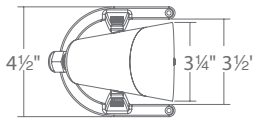

UNDERWATER SPOT

5511

WAC

LANDSCAPE LIGHTING

Fixture Type:

Catalog Number:

Project: _____

Location: _____

PRODUCT DESCRIPTION

Landscape underwater spotlight is the perfect solution for fountains, ponds and all other submerged lighting applications. Featuring a durable cast brass construction that is designed to last forever, the underwater spotlight includes a 30' lead wire and is available in a Natural Brass finish.

FEATURES

- IP68 rated, Suitable for continuous immersion under water in depths up to 3'
- Factory sealed water tight fixtures
- Cast brass construction
- 30' long lead wire and direct burial gel filled wire nuts included
- Includes a detachable shroud
- Maintains constant lumen output against voltage drop
- UL 676 Listed

SPECIFICATIONS

Input: 9 - 15VAC (Transformer is required)
Power: 10W / 11.2VA
Brightness: 780 lm
Beam Angle: 60°
CRI: 85
Rated Life: 50,000 hours

ORDERING NUMBER

		Color Temp	Finish
5511	<i>Underwater Spot</i>	30 3000K	NB <i>Natural Brass</i>

5511-30NB

Accessories *Submersible luminaires*

<i>Wall Wash Optics</i>		LENS-20-AMB <i>Amber</i> LENS-20-GRN <i>Green</i> LENS-20-RED <i>Red</i>	LENS-20-BLU <i>Blue</i> LENS-20-FR <i>Frosted</i> LENS-20-SPR <i>Spread</i>	<i>Enhances saturation of florals and foliage and turtle friendly</i>
<i>Direct Burial Waterproof Wire Nuts</i>		9020-WNT-BK	<i>Silicone filled wire nut with gasket (Pack of 20pcs)</i>	

Detachable shroud and direct burial gel filled wire nuts (12V)

wacighting.com
Phone (800) 526.2588
Fax (800) 526.2585

Headquarters/Eastern Distribution Center
44 Harbor Park Drive
Port Washington, NY 11050

Central Distribution Center
1600 Distribution Ct
Lithia Springs, GA 30122

Western Distribution Center
1750 Archibald Avenue
Ontario, CA 91760