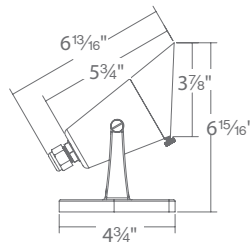

UNDERWATER SPOT

5511

WAC

LANDSCAPE LIGHTING

Fixture Type:

Catalog Number:

Project: _____

Location: _____

PRODUCT DESCRIPTION

Landscape underwater spotlight is the perfect solution for fountains, ponds and all other submerged lighting applications. Featuring a durable cast brass construction that is designed to last forever, the underwater spotlight includes a 30' lead wire and is available in a Natural Brass finish.

FEATURES

- IP68 rated, Suitable for continuous immersion under water in depths up to 3'
- Factory sealed water tight fixtures
- Cast brass construction
- 30' long lead wire and direct burial gel filled wire nuts included
- Includes a detachable shroud
- Maintains constant lumen output against voltage drop
- UL 676 Listed

SPECIFICATIONS

Input: 9 - 15VAC (Transformer is required)
Power: 10W / 11.2VA
Brightness: 780 lm
Beam Angle: 60°
CRI: 85
Rated Life: 50,000 hours

ORDERING NUMBER

		Color Temp	Finish
5511	<i>Underwater Spot</i>	30 3000K	NB <i>Natural Brass</i>

5511-30NB

Accessories *Submersible luminaires*

<i>Wall Wash Optics</i>		LENS-20-AMB <i>Amber</i> LENS-20-GRN <i>Green</i> LENS-20-RED <i>Red</i>	LENS-20-BLU <i>Blue</i> LENS-20-FR <i>Frosted</i> LENS-20-SPR <i>Spread</i>	<i>Enhances saturation of florals and foliage and turtle friendly</i>
<i>Direct Burial Waterproof Wire Nuts</i>		9020-WNT-BK	<i>Silicone filled wire nut with gasket (Pack of 20pcs)</i>	

Detachable shroud and direct burial gel filled wire nuts (12V)

wacighting.com
Phone (800) 526.2588
Fax (800) 526.2585

Headquarters/Eastern Distribution Center
44 Harbor Park Drive
Port Washington, NY 11050

Central Distribution Center
1600 Distribution Ct
Lithia Springs, GA 30122

Western Distribution Center
1750 Archibald Avenue
Ontario, CA 91760