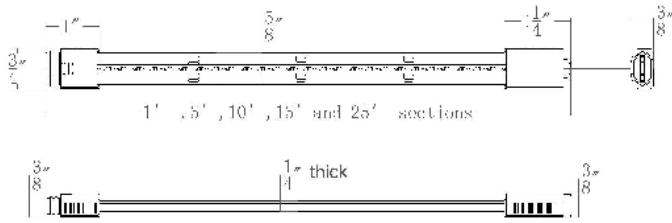

InvisiLED® OUTDOOR RGBWW

Wet Rated, Color changing and Adjustable CCT LED Tape

Fixture Type:

Catalog Number:

Project:

Location:

PRODUCT DESCRIPTION

This weatherproof marvel offers vibrant RGB color changes and adjustable white light (2700K to 5000K) for any mood or occasion. Effortless installation with push-in connectors and seamless integration into smart home systems like Google Home and Amazon Alexa via the WAC outdoor controller. Plus, enjoy exceptional clarity and precision with dedicated white LED chips.

FEATURES

- **Weatherproof Resilience:** Engineered to withstand the elements with a robust wet rating, ensuring vibrancy in rain, snow, or sleet.
- **IP66 Rated Silicone Jacket:** Added protection for enhanced durability against challenging outdoor conditions.
- **Vivid RGB Color Spectrum:** Elevate your ambiance with the magic of color. With the ability to change hues across the entire RGB visible spectrum, you can set the perfect mood for any occasion.
- **Tunable White Light:** Take control of your illumination like never before. Seamlessly adjust the color temperature from a cozy 2700 Kelvin warm glow to a crisp 5000 Kelvin cool daylight, all at your fingertips.
- **Vivid White Illumination:** Unlike traditional RGB setups, our LED tape showcases dedicated white LED chips, providing a vivid white light with a remarkable Color Rendering Index (CRI) of over 90, ensuring your space is brilliantly and accurately lit.
- **Effortless Connectivity:** Our clean push-in connectors make extending and powering your LED tape a breeze, ensuring a hassle-free installation that anyone can handle.
- **Smart Compatibility:** Sync it effortlessly with the MyWAC app, WallStation, or integrate it into your existing smart home system, including Google Home and Amazon Alexa, using the WAC outdoor controller.
- **Various Roll Lengths Available:** Choose from a range of roll sizes, including 1ft, 5ft, 10ft, 15ft, and 25ft, to suit your specific lighting needs.
- **Customizable Length:** Easily tailor the LED tape to your desired size with the ability to cut it every 2 inches, and seal the ends using our convenient End Cap accessories.

DMX Control	Max Run Length	
	Control Through	
Total Length of Lead Wire Between Controller to Tape	T24-OD-CTR Outdoor Wireless DMX Controller	915-CTR-WT Colorscaping
3 FT	15ft	
6 FT	14ft	
9 FT	12ft	
12 FT	10ft	
18 FT	8ft	
24 FT	6ft	
30 FT	5ft	
40 FT	4ft	

Note: Calculation based on 6 ft. lead wire between Power Supply and controller

SPECIFICATIONS