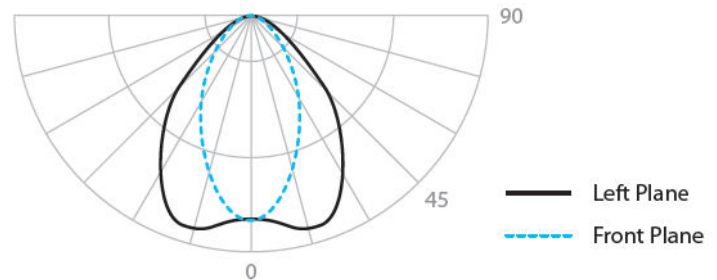

Operating Temperature: -40°C (-40°F) to 40°C (104°F)

PHOTOMETRY

ORDER NUMBER

Model		Wattage	Comparable	Color temp	Delivered Lumens	Finish
WP-LED335	<i>Flood</i>	35.5W	100W HID	30	2450	aBK Architectural Black aBZ Architectural Bronze aGH Architectural graphite aWT Architectural White
				50	2730	
WP-LED354	<i>Flood Pro</i>	53W	150W HID	35	3445	