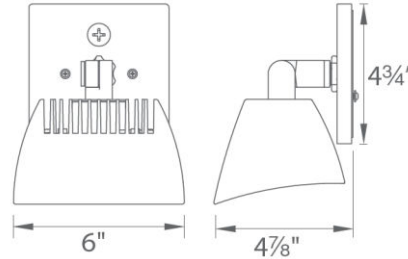

Fixture Type: _____

Catalog Number: _____

Project: _____

Location: _____

PRODUCT DESCRIPTION

Die cast aluminum factory sealed housings with patent pending design for a water and dust proof IP66 rated outdoor luminaire

FEATURES

- Factory-Sealed LED Light Engine
- 360° Horizontal Rotation, 90° Vertical Aiming
- Photo/Motion Sensor Compatible (Sold Separately)
- Suitable to install in all directions
- 120V Direct Wire - No Driver Needed
- Smooth and Continuous ELV Dimming
- 90 CRI
- 54,000 hour rated life

SPECIFICATIONS

Construction: Die-cast aluminum

Power: Line Voltage input (120V)

Dimming: 100% - 10% with Electronic Low Voltage (ELV) dimmer

Finish: Architectural Bronze, White and Graphite

Standards: IP66, Wet Location, ETL & cETL Listed

Operating Temperature: -40°C (-40°F) to 40°C (104°F)